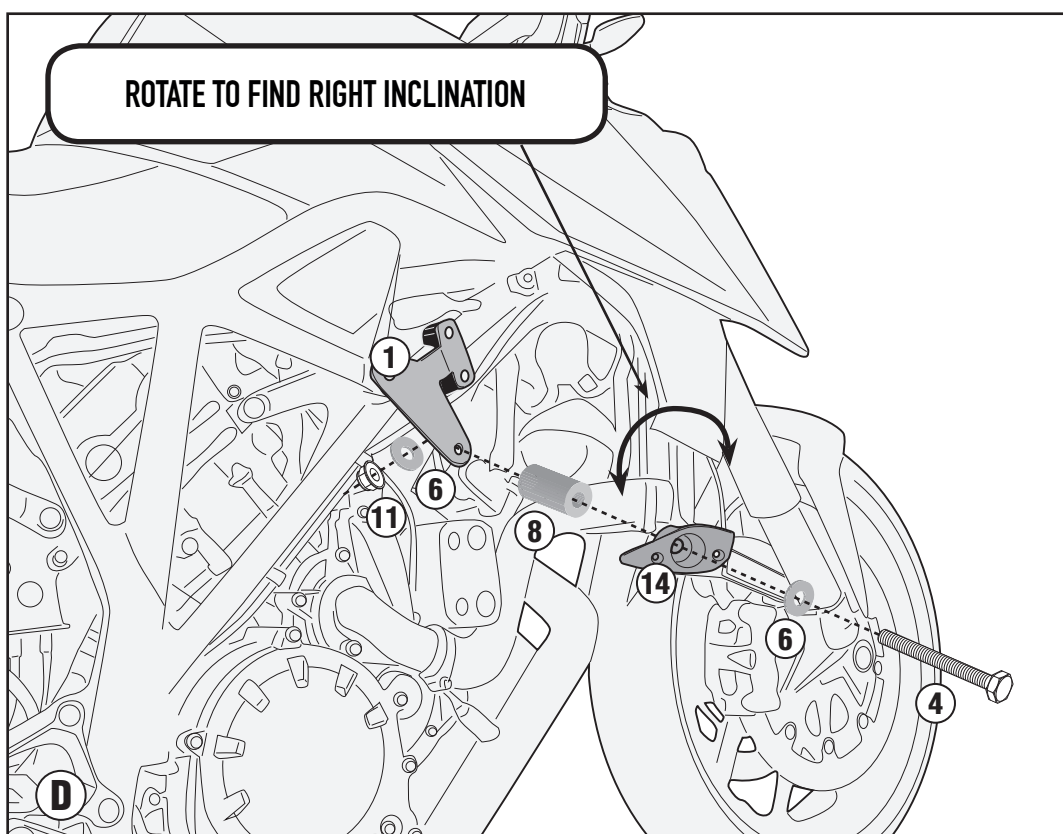

ROTATE TO FIND RIGHT INCLINATION