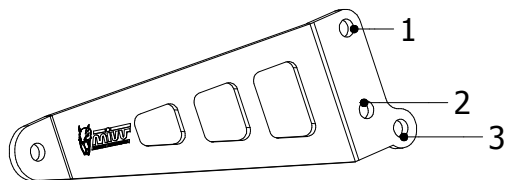

**MODEL** BMW C600 SPORT / C650 GT

**YEAR** 2012-->

**LINE** SPORT

**MUFFLER** SUONO

**SCHEMATIC**

**Note:**  
C600 SPORT use hole : 1-2-3  
C650 GT use hole : 1-3

**C 600 SPORT**

**C 650 GT**

**ELENCO PARTI / PARTS LIST**

#	QTÀ / QTY	DESCRIZIONE / DESCRIPTION	CODICE / CODE
1	1	Silenziatore / Muffler	SUONO 270
2	2	Tassello grande / Rubber big block	50.73.203.1
3	1	Staffa in carbonio / Carbon fiber bracket	50.SS.180.1
4	1	Rondella in gomma / Rubber washer	50.73.227.1
5	4	Dado 8 MA flangiato / Flanged nut 8 MA	50.73.393.1
6	1	Staffa / Bracket	50.SS.696.0
7	1	Distanziale in alluminio / Aluminium spacer	50.SS.454.1
8	1	Rondella in alluminio nera / Black aluminium washer	50.73.221.1
9	1	Vite M8x50 / Screw M8x50	50.73.074.1
10	1	Boccola / Bush	50.73.327.1
11	1	Tubo di raccordo / Link pipe	9773B01352
12	1	Fascetta Ø 40/43 mm / Pipe clamp Ø 40/43 mm	50.FA.005.1
13	1	Tubo in gomma per molla / Rubber pipe for spring	50.73.210.1
14	1	Molla corta / Short Spring	50.73.123.1
***** OPTIONAL PARTS *****			
15	1	DB Killer / DB Killer	50.DK.075.0
16	1	Dado M5 / M5 nut	50.73.267.1
17	1	Vite M5 x 8 / Screw M5 x 8	50.73.459.1