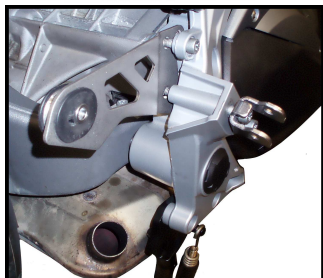

**MODEL** BMW C600 SPORT / C650 GT

**YEAR** 2012-->

**LINE** SPORT

**MUFFLER** SUONO

**SCHEMATIC**

**Note:**  
C600 SPORT use hole : 1-2-3  
C650 GT use hole : 1-3

**C 600 SPORT**

**C 650 GT**

**ELENCO PARTI / PARTS LIST**

#	QTÀ / QTY	DESCRIZIONE / DESCRIPTION	CODICE / CODE
1	1	Silenziatore / Muffler	SUONO 270
2	2	Tassello grande / Rubber big block	50.73.203.1
3	1	Staffa in carbonio / Carbon fiber bracket	50.SS.180.1
4	1	Rondella in gomma / Rubber washer	50.73.227.1
5	4	Dado 8 MA flangiato / Flanged nut 8 MA	50.73.393.1
6	1	Staffa / Bracket	50.SS.696.0
7	1	Distanziale in alluminio / Aluminium spacer	50.SS.454.1
8	1	Rondella in alluminio nera / Black aluminium washer	50.73.221.1
9	1	Vite M8x50 / Screw M8x50	50.73.074.1
10	1	Boccola / Bush	50.73.327.1
11	1	Tubo di raccordo / Link pipe	9773B01352
12	1	Fascetta Ø 40/43 mm / Pipe clamp Ø 40/43 mm	50.FA.005.1
13	1	Tubo in gomma per molla / Rubber pipe for spring	50.73.210.1
14	1	Molla corta / Short Spring	50.73.123.1
***** OPTIONAL PARTS *****			
15	1	DB Killer / DB Killer	50.DK.075.0
16	1	Dado M5 / M5 nut	50.73.267.1
17	1	Vite M5 x 8 / Screw M5 x 8	50.73.459.1