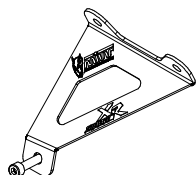

MODEL BMW S 1000 XR

YEAR 2015 ->

LINE SPORT

MUFFLER SPEED EDGE

SCHEMATIC

**PARTI OPZIONALI
OPTIONAL PARTS**

COMPONENTI PASSAGGIO ALTO
HIGH POSITION PARTS
cod.: **00.73.ACC.035.SRX**

ELENCO PARTI / PARTS LIST

#	QTÀ / QTY	DESCRIZIONE / DESCRIPTION	CODICE / CODE
1	1	DB killer / DB killer	50.DK.086.0
2	1	Vite M5 x 8 / Screw M5 x 8	50.73.459.1
3	1	Tappo in gomma / Rubber stopper	50.73.266.1
4	1	Silenziatore / Muffler	SPEED EDGE 300
5	1	Staffa in carbonio / Carbon fiber bracket	50.SS.814.1
6	1	Vite M8x50 / Screw M8x50	50.73.074.1
7	2	Rondella in alluminio nera / Black aluminium washer	50.73.221.1
8	2	Boccola / Bush	50.73.381.1
9	2	Silentblock / Silentblock	50.73.380.1
10	1	Staffa / Bracket	50.SS.683.0
11	2	Dado M8 flangiato / Flanged nut M8	50.73.393.1
12	1	Distanziale in alluminio / Aluminium spacer (Øe.30 Øi.8,5 h.5)	50.73.124.1
13	1	Vite M8x40 / Screw M8x40	50.73.075.1
14	2	Tubo in gomma per molla / Rubber pipe for spring	50.73.210.1
15	2	Molla media / Middle spring	50.73.359.1
16	1	Tubo di raccordo / Link pipe	9773B025SRX
17	1	Fascetta Ø 34/37 mm / Pipe clamp Ø 34/37 mm	50.FA.002.1
18	1	Fascetta Ø 48/51 mm / Pipe clamp Ø 48/51 mm	50.FA.007.1