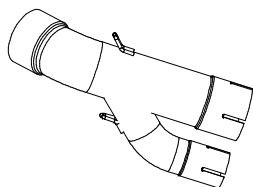

MODEL BMW S 1000 XR

YEAR 2015 ->

LINE SPORT

MUFFLER SPEED EDGE

SCHEMATIC

**PARTI OPZIONALI
OPTIONAL PARTS**

COMPONENTI PASSAGGIO ALTO
HIGH POSITION PARTS
cod.: **00.73.ACC.035.SRX**

ELENCO PARTI / PARTS LIST

#	QTÀ / QTY	DESCRIZIONE / DESCRIPTION	CODICE / CODE
1	1	DB killer / DB killer	50.DK.086.0
2	1	Vite M5 x 8 / Screw M5 x 8	50.73.459.1
3	1	Tappo in gomma / Rubber stopper	50.73.266.1
4	1	Silenziatore / Muffler	SPEED EDGE 300
5	1	Staffa in carbonio / Carbon fiber bracket	50.SS.814.1
6	1	Vite M8x50 / Screw M8x50	50.73.074.1
7	2	Rondella in alluminio nera / Black aluminium washer	50.73.221.1
8	2	Boccola / Bush	50.73.381.1
9	2	Silentblock / Silentblock	50.73.380.1
10	1	Staffa / Bracket	50.SS.683.0
11	2	Dado M8 flangiato / Flanged nut M8	50.73.393.1
12	1	Distanziale in alluminio / Aluminium spacer (Øe.30 Øi.8,5 h.5)	50.73.124.1
13	1	Vite M8x40 / Screw M8x40	50.73.075.1
14	2	Tubo in gomma per molla / Rubber pipe for spring	50.73.210.1
15	2	Molla media / Middle spring	50.73.359.1
16	1	Tubo di raccordo / Link pipe	9773B025SRX
17	1	Fascetta Ø 34/37 mm / Pipe clamp Ø 34/37 mm	50.FA.002.1
18	1	Fascetta Ø 48/51 mm / Pipe clamp Ø 48/51 mm	50.FA.007.1