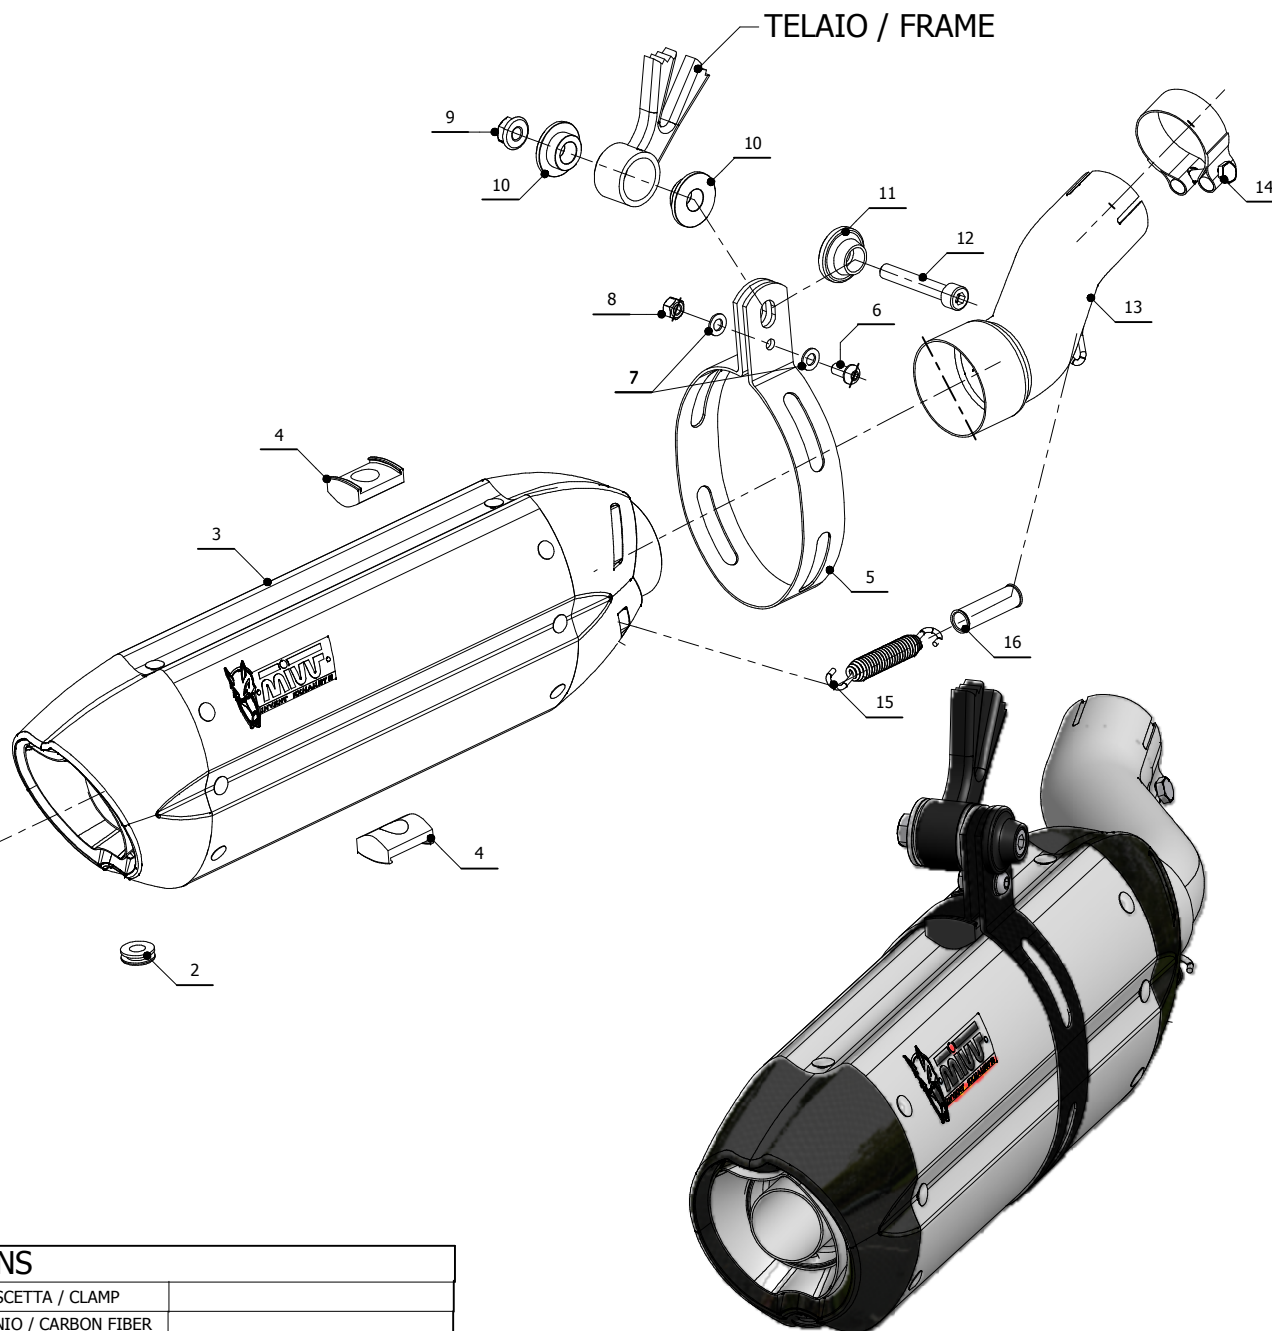

MODEL HONDA CB 500 F/X - CBR 500 R

YEAR 2013

LINE SPORT

MUFFLER SUONO

SCHEMATIC

ELENCO PARTI / PARTS LIST

#	QTÀ / QTY	DESCRIZIONE / DESCRIPTION	CODICE / CODE
1	1	DB killer / DB killer	50.DK.054.0
2	1	Tappo in gomma / Rubber stopper	50.73.266.1
3	1	Silenziatore / Muffler	SUONO 270
4	2	Tassello grande / Rubber big block	50.73.203.1
5	1	Staffa in carbonio / Carbon fiber bracket	50.SS.256.1
6	1	Vite M6 x 12 / Screw M6 x 12	50.72.024.1
7	2	Rondella M6 / Washer M6	50.72.027.1
8	1	Dado M6 / Nut M6	50.73.146.1
9	1	Dado 8 MA flangiato / Flanged nut 8 MA	50.73.393.1
10	2	Rondella in alluminio / Aluminium washer	50.73.251.1
11	1	Rondella in alluminio nera / Black aluminium washer	50.73.221.1
12	1	Vite M8x50 / Screw M8x50	50.73.074.1
13	1	Tubo di raccordo / Link pipe	9773H051S2
14	1	Fascetta Ø 44/47 mm / Pipe clamp Ø 44/47 mm	50.FA.006.1
15	1	Molla lunga / Long spring	50.71.080.1
16	1	Tubo in gomma per molla / Rubber pipe for spring	50.73.210.1

OPTIONAL PARTS

H.051.C1 - NO KAT COLLECTORS SYSTEM

APPLICAZIONI / APPLICATIONS

CODICE / CODE	TUBO / PIPE	SILENZIATORE / MUFFLER	FASCETTA / CLAMP
H.051.L7	INOX / ST. STEEL	INOX (COPPE CARBONIO) / ST. STEEL (CARBON CAPS)	CARBONIO / CARBON FIBER
H.051.L9	INOX / ST. STEEL	STEEL BLACK	CARBONIO / CARBON FIBER