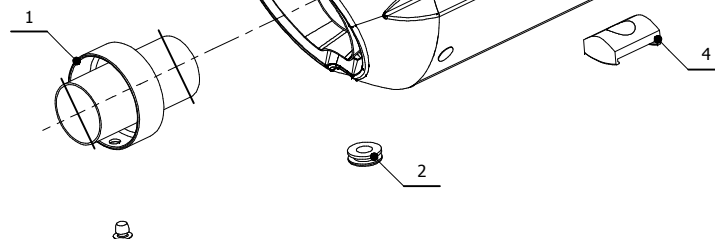

MODEL HONDA CB 500 F/X - CBR 500 R

YEAR 2013

LINE SPORT

MUFFLER SUONO

SCHEMATIC

ELENCO PARTI / PARTS LIST

#	QTÀ / QTY	DESCRIZIONE / DESCRIPTION	CODICE / CODE
1	1	DB killer / DB killer	50.DK.054.0
2	1	Tappo in gomma / Rubber stopper	50.73.266.1
3	1	Silenziatore / Muffler	SUONO 270
4	2	Tassello grande / Rubber big block	50.73.203.1
5	1	Staffa in carbonio / Carbon fiber bracket	50.SS.256.1
6	1	Vite M6 x 12 / Screw M6 x 12	50.72.024.1
7	2	Rondella M6 / Washer M6	50.72.027.1
8	1	Dado M6 / Nut M6	50.73.146.1
9	1	Dado 8 MA flangiato / Flanged nut 8 MA	50.73.393.1
10	2	Rondella in alluminio / Aluminium washer	50.73.251.1
11	1	Rondella in alluminio nera / Black aluminium washer	50.73.221.1
12	1	Vite M8x50 / Screw M8x50	50.73.074.1
13	1	Tubo di raccordo / Link pipe	9773H051S2
14	1	Fascetta Ø 44/47 mm / Pipe clamp Ø 44/47 mm	50.FA.006.1
15	1	Molla lunga / Long spring	50.71.080.1
16	1	Tubo in gomma per molla / Rubber pipe for spring	50.73.210.1

OPTIONAL PARTS

H.051.C1 - NO KAT COLLECTORS SYSTEM

APPLICAZIONI / APPLICATIONS

CODICE / CODE	TUBO / PIPE	SILENZIATORE / MUFFLER	FASCETTA / CLAMP
H.051.L7	INOX / ST. STEEL	INOX (COPPE CARBONIO) / ST. STEEL (CARBON CAPS)	CARBONIO / CARBON FIBER
H.051.L9	INOX / ST. STEEL	STEEL BLACK	CARBONIO / CARBON FIBER