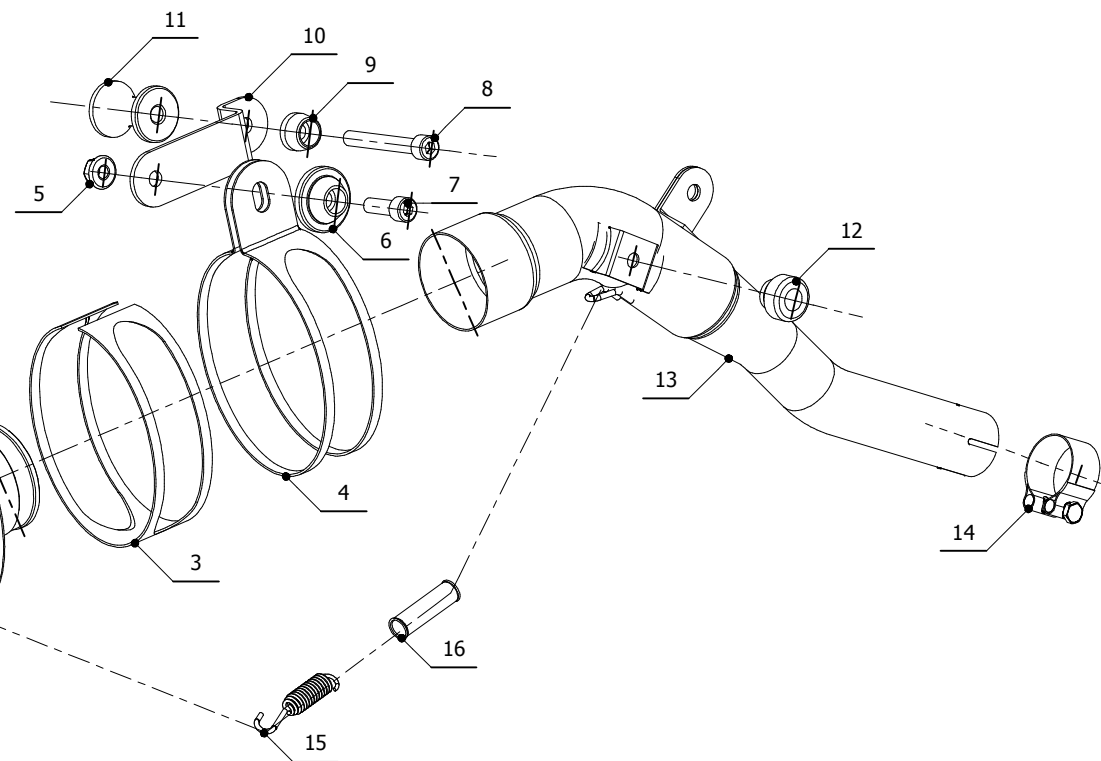

MODEL HONDA XL 125 VARADERO

YEAR 2007 -->

LINE SPORT

MUFFLER OVAL CARBON CAP

SCHEMATIC

ELENCO PARTI / PARTS LIST

#	QTÀ / QTY	DESCRIZIONE / DESCRIPTION	CODICE / CODE
1	1	DB killer / DB killer	50.DK.021.0
2	1	Silenziatore / Muffler	OVAL CARBON CAP
3	1	Protezione in gomma per staffa / Rubber protection for bracket	50.73.077.1
4	1	Staffa / Bracket	50.SS.030.0
5	1	Dado 8 MA flangiato / Flanged nut 8 MA	50.73.052.1
6	1	Rondella in alluminio / Aluminium washer	50.73.063.1
7	1	Vite M8x25 / Screw M8x25	50.73.064.1
8	1	Vite M8x60 / Screw M8x60	50.73.078.1
9	1	Rondella in alluminio / Aluminium washer	50.73.248.1
10	1	Staffa / Bracket	50.SS.119.1
11	1	Distanziale in alluminio / Aluminium spacer	50.SS.191.1
12	1	Gommino paracolpi / Rubber buffer	50.72.010.1
13	1	Tubo di raccordo / Link pipe	9773H044S2
14	1	Fascetta Ø 34/37 mm / Pipe clamp Ø 34/37 mm	50.FA.002.1
15	1	Molla corta / Short Spring	50.73.123.1
16	1	Tubo in gomma per molla / Rubber pipe for spring	50.73.210.1

1 ***

*** Per una resa ottimale MIVV consiglia di non rimuovere il dB-killer
MIVV suggests not to remove the dB-killer in order to get the best of performances.

APPLICAZIONI / APPLICATIONS

CODICE / CODE	TUBO / PIPE	SILENZIATORE / MUFFLER	FASCETTA / CLAMP
H.044.L3C	INOX / ST.STEEL	CARBONIO (COPPA CARBONIO) / CARBON (CARBON CAP)	INOX / ST.STEEL
H.044.L4C	INOX / ST.STEEL	TITANIO (COPPA CARBONIO) / TITANIUM (CARBON CAP)	INOX / ST.STEEL