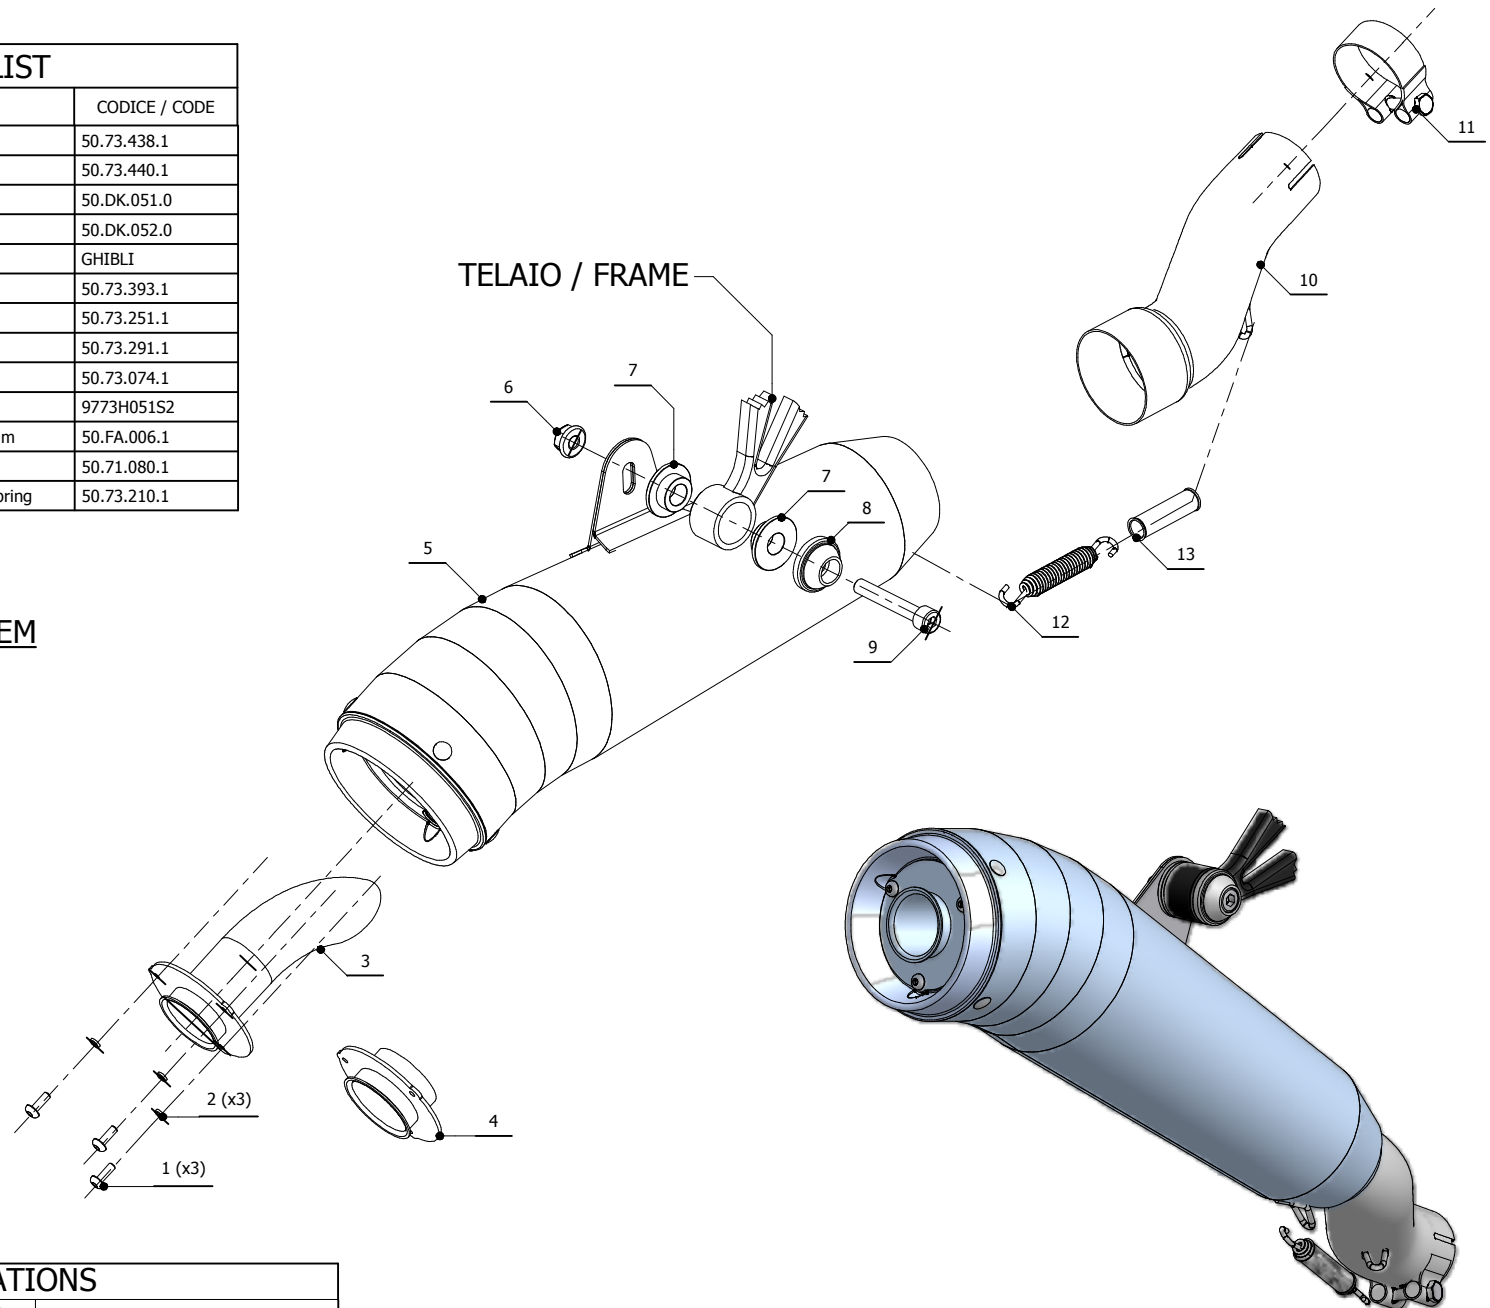

MODEL HONDA CB 500 F/X - CBR 500 R

YEAR 2013

LINE SPORT

MUFFLER GHIBLI

SCHEMATIC

ELENCO PARTI / PARTS LIST

#	QTÀ / QTY	DESCRIZIONE / DESCRIPTION	CODICE / CODE
1	3	Vite M4 x 12 / Screw M4 x 12	50.73.438.1
2	3	Rondella M4 / Washer M4	50.73.440.1
3	1	DB killer / DB killer	50.DK.051.0
4	1	DB killer racing / Racing DB killer	50.DK.052.0
5	1	Silenziatore / Muffler	GHIBLI
6	1	Dado 8 MA flangiato / Flanged nut 8 MA	50.73.393.1
7	2	Rondella in alluminio / Aluminium washer	50.73.251.1
8	1	Rondella alluminio / Aluminium washer	50.73.291.1
9	1	Vite M8x50 / Screw M8x50	50.73.074.1
10	1	Tubo di raccordo / Link pipe	9773H051S2
11	1	Fascetta Ø 44/47 mm / Pipe clamp Ø 44/47 mm	50.FA.006.1
12	1	Molla lunga / Long spring	50.71.080.1
13	1	Tubo in gomma per molla / Rubber pipe for spring	50.73.210.1

OPTIONAL PARTS

H.051.C1 - NO KAT COLLECTORS SYSTEM

APPLICAZIONI / APPLICATIONS

CODICE / CODE	TUBO / PIPE	SILENZIATORE / MUFFLER
H.051.LGX	INOX / ST. STEEL	INOX / ST. STEEL