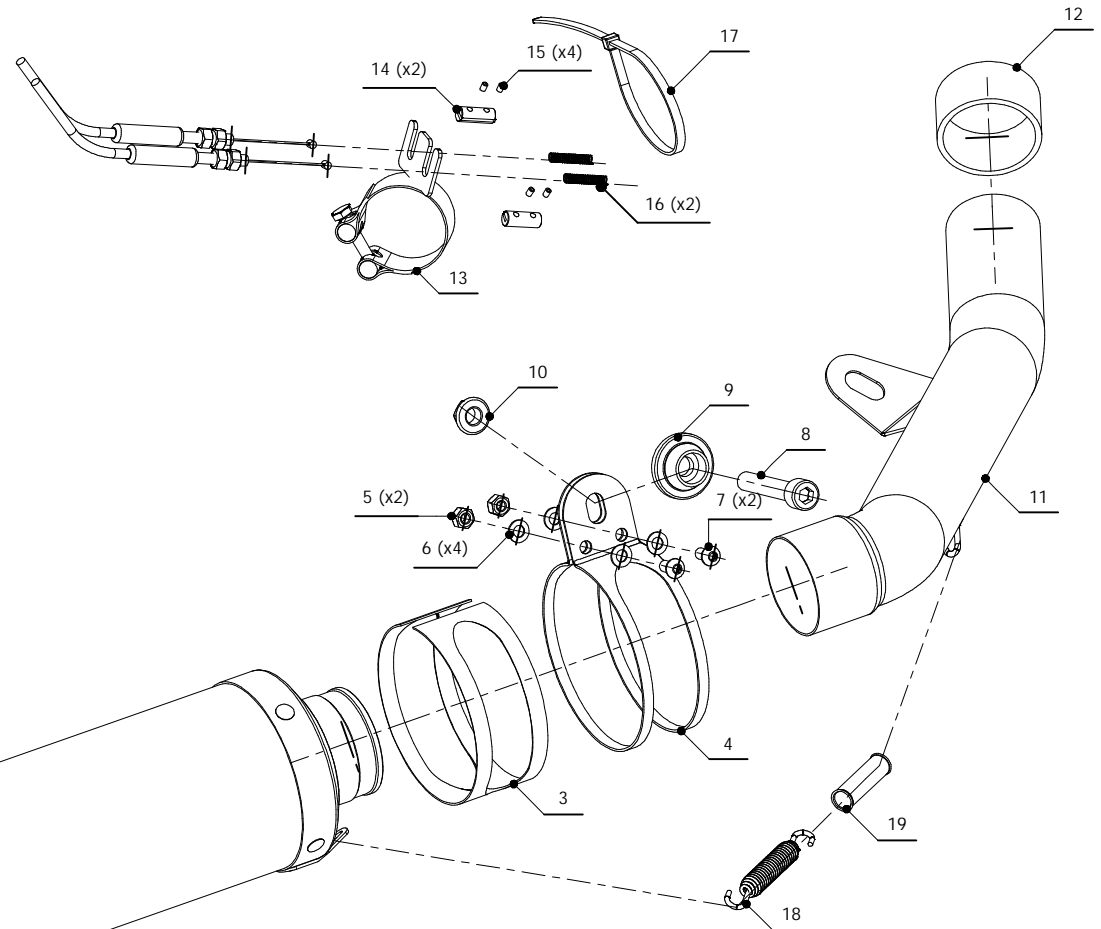

MODEL KAWASAKI Z 750

YEAR 2007 -->

LINE SPORT

MUFFLER GP

SCHEMATIC

ELENCO PARTI / PARTS LIST

#	QTA / QTY	DESCRIZIONE / DESCRIPTION	CODICE / CODE
1	1	DB killer / DB killer	50.DK.020.0
2	1	Silenziatore / Muffler	GP
3	1	Protezione in gomma per staffa / Rubber protection for bracket	50.73.077.1
4	1	Staffa / Bracket	50.SS.241.1
5	2	Dado M6 / Nut M6	50.73.146.1
6	4	Rondella M6 / Washer M6	50.72.027.1
7	2	Vite M6 x 12 / Screw M6 x 12	50.72.024.1
8	1	Vite M10x60 / Screw M10x60	50.73.135.1
9	1	Rondella alluminio / Aluminium washer	50.73.120.1
10	1	Dado 10 MA flangiato / Flanged nut 10 MA	50.73.332.1
11	1	Tubo di raccordo / Link pipe	9773K018S7
12	1	Guarnizione in grafite / Graphite bush	50.72.49.55.29
13	1	Fascetta passacavi / fairlead clamp	50.SS.139.0
14	2	Morsetti in alluminio / Aluminium clamps	50.73.138.1
15	4	Grani M3 / Grub screws M3	50.73.140.1
16	2	Molla / Spring	50.73.142.1
17	1	Fascetta in nylon / Nylon clamp	50.73.360.1
18	1	Molla / Spring	50.71.080.1
19	1	Tubo in gomma per molla / Rubber pipe for spring	50.73.210.1

APPLICAZIONI / APPLICATIONS

CODICE / CODE	TUBO / PIPE	SILENZIATORE / MUFFLER	FASCETTA / CLAMP
K.018.L2S	INOX / ST. STEEL	CARBONIO / CARBON FIBER	INOX / ST. STEEL
K.018.L6S	INOX / ST. STEEL	TITANIO / TITANIUM	INOX / ST. STEEL