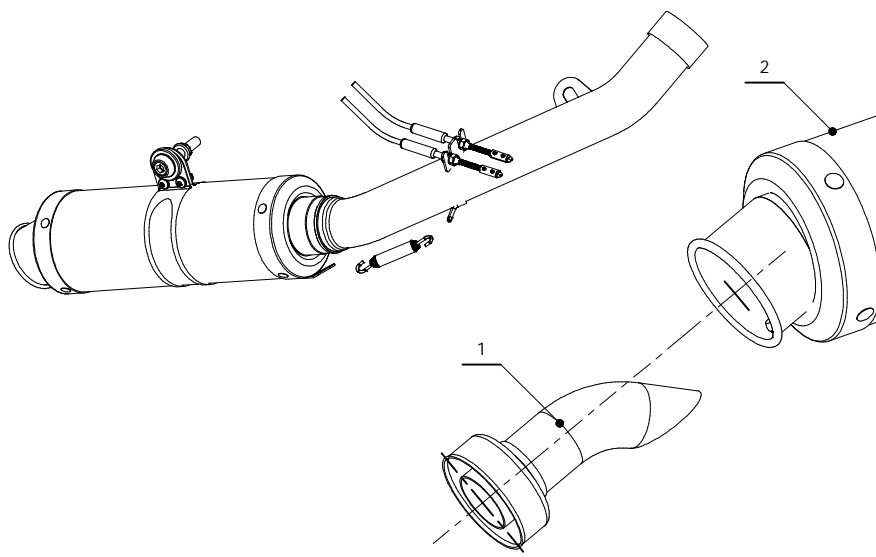

MODEL KAWASAKI Z 750

YEAR 2007 -->

LINE SPORT

MUFFLER GP

SCHEMATIC

ELENCO PARTI / PARTS LIST

#	QTA / QTY	DESCRIZIONE / DESCRIPTION	CODICE / CODE
1	1	DB killer / DB killer	50.DK.020.0
2	1	Silenziatore / Muffler	GP
3	1	Protezione in gomma per staffa / Rubber protection for bracket	50.73.077.1
4	1	Staffa / Bracket	50.SS.241.1
5	2	Dado M6 / Nut M6	50.73.146.1
6	4	Rondella M6 / Washer M6	50.72.027.1
7	2	Vite M6 x 12 / Screw M6 x 12	50.72.024.1
8	1	Vite M10x60 / Screw M10x60	50.73.135.1
9	1	Rondella alluminio / Aluminium washer	50.73.120.1
10	1	Dado 10 MA flangiato / Flanged nut 10 MA	50.73.332.1
11	1	Tubo di raccordo / Link pipe	9773K018S7
12	1	Guarnizione in grafite / Graphite bush	50.72.49.55.29
13	1	Fascetta passacavi / fairlead clamp	50.SS.139.0
14	2	Morsetti in alluminio / Aluminium clamps	50.73.138.1
15	4	Grani M3 / Grub screws M3	50.73.140.1
16	2	Molla / Spring	50.73.142.1
17	1	Fascetta in nylon / Nylon clamp	50.73.360.1
18	1	Molla / Spring	50.71.080.1
19	1	Tubo in gomma per molla / Rubber pipe for spring	50.73.210.1

APPLICAZIONI / APPLICATIONS

CODICE / CODE	TUBO / PIPE	SILENZIATORE / MUFFLER	FASCETTA / CLAMP
K.018.L2S	INOX / ST. STEEL	CARBONIO / CARBON FIBER	INOX / ST. STEEL
K.018.L6S	INOX / ST. STEEL	TITANIO / TITANIUM	INOX / ST. STEEL