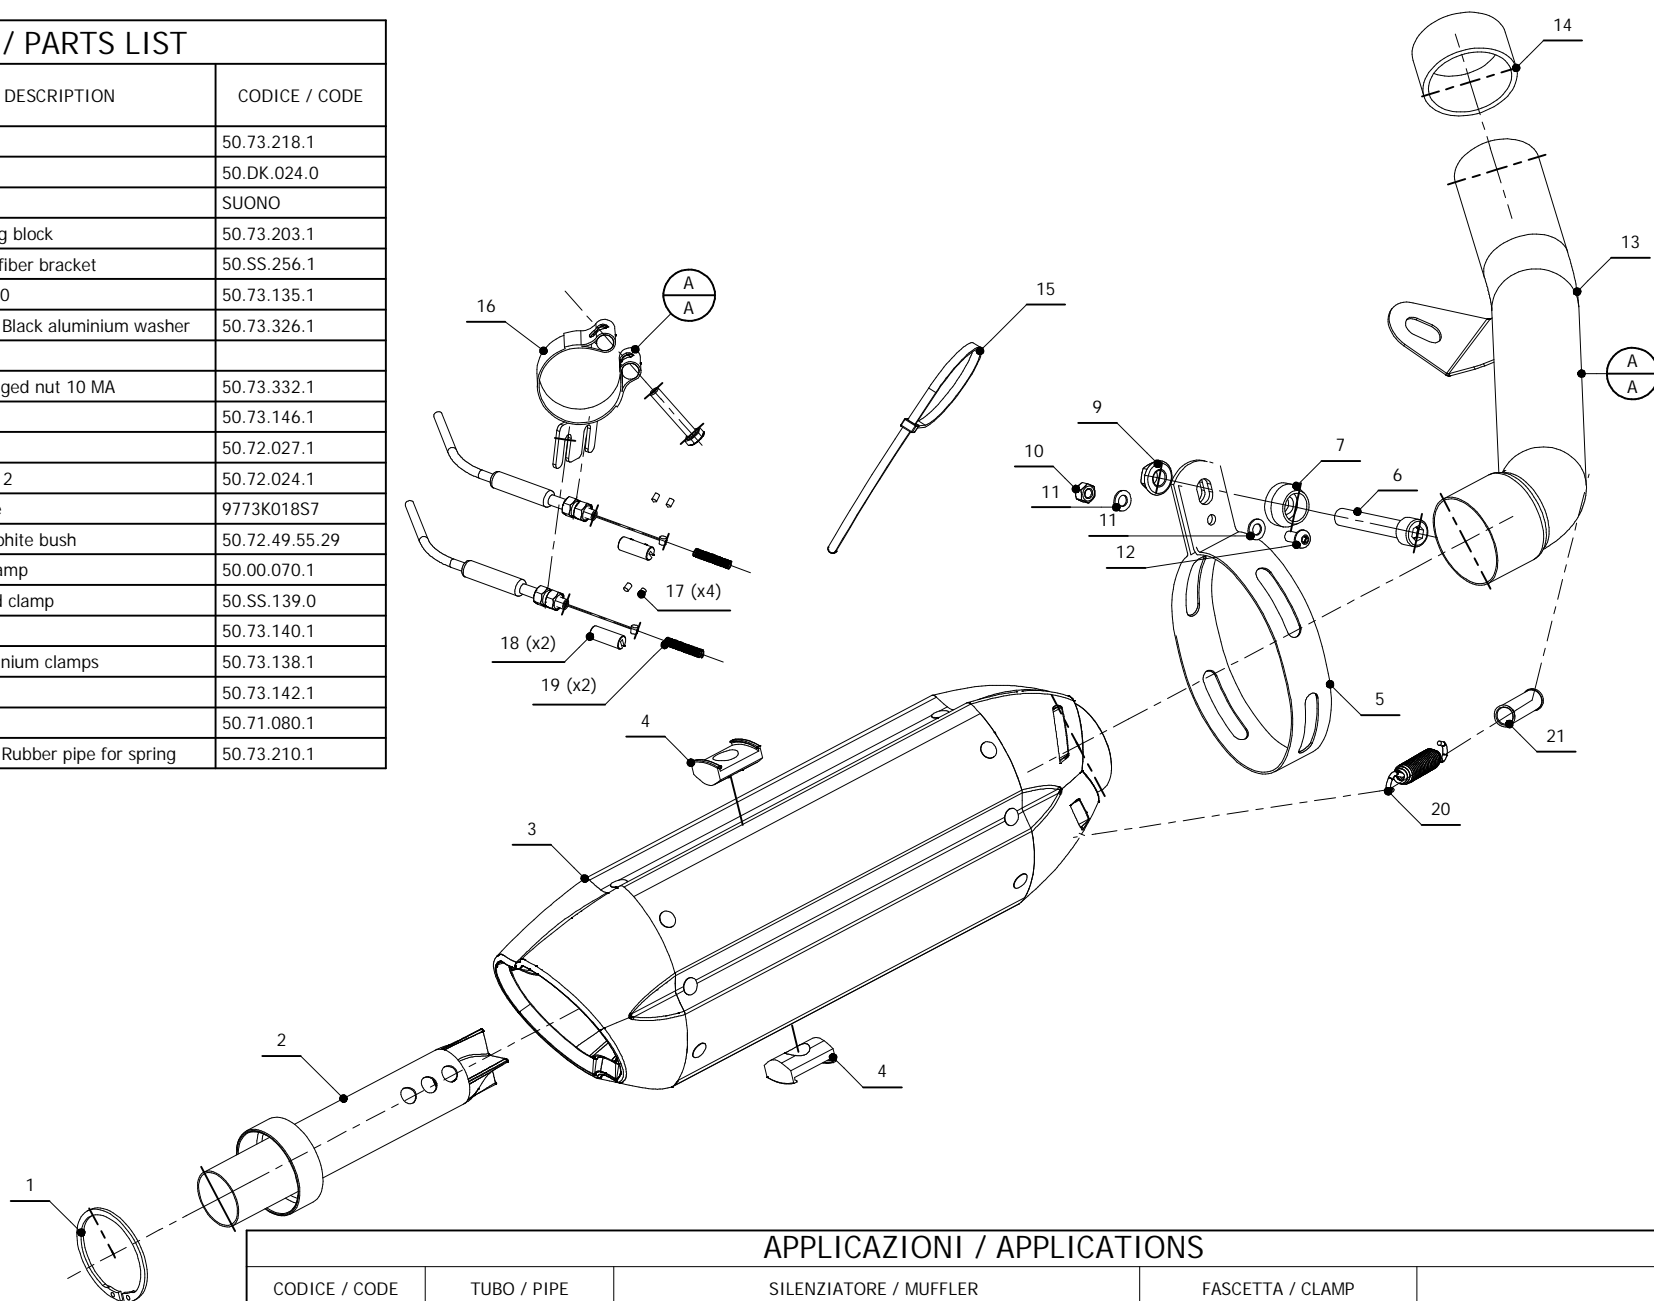

MODEL KAWASAKI Z 750

YEAR 2007-->

LINE SPORT

MUFFLER SUONO

SCHEMATIC

ELENCO PARTI / PARTS LIST

#	QTA / QTY	DESCRIZIONE / DESCRIPTION	CODICE / CODE
1	1	Anello Seger / Seger ring	50.73.218.1
2	1	DB killer / DB killer	50.DK.024.0
3	1	Silenziatore / Muffler	SUONO
4	2	Tassello grande / Rubber big block	50.73.203.1
5	1	Staffa in carbonio / Carbon fiber bracket	50.SS.256.1
6	1	Vite M10x60 / Screw M10x60	50.73.135.1
7	1	Rondella in alluminio nera / Black aluminium washer	50.73.326.1
8			
9	1	Dado 10 MA flangiato / Flanged nut 10 MA	50.73.332.1
10	1	Dado M6 / Nut M6	50.73.146.1
11	2	Rondella M6 / Washer M6	50.72.027.1
12	1	Vite M6 x 12 / Screw M6 x 12	50.72.024.1
13	1	Tubo di raccordo / Link pipe	9773K018S7
14	1	Guarnizione in grafite / Graphite bush	50.72.49.55.29
15	1	Fascette in nylon / Nylon clamp	50.00.070.1
16	1	Fascetta passacavi / fairlead clamp	50.SS.139.0
17	4	Grani M3 / Grub screws M3	50.73.140.1
18	2	Morsetti in alluminio / Aluminium clamps	50.73.138.1
19	2	Molla / Spring	50.73.142.1
20	1	Molla / Spring	50.71.080.1
21	1	Tubo in gomma per molla / Rubber pipe for spring	50.73.210.1

APPLICAZIONI / APPLICATIONS

CODICE / CODE	TUBO / PIPE	SILENZIATORE / MUFFLER	FASCETTA / CLAMP
K.018.L7	INOX / ST. STEEL	INOX (COPPE CARBONIO) / ST. STEEL (CARBON CAPS)	CARBONIO / CARBON FIBER
K.018.L9	INOX / ST. STEEL	CARBONIO (COPPE CARBONIO) / CARBON (CARBON CAPS)	CARBONIO / CARBON FIBER