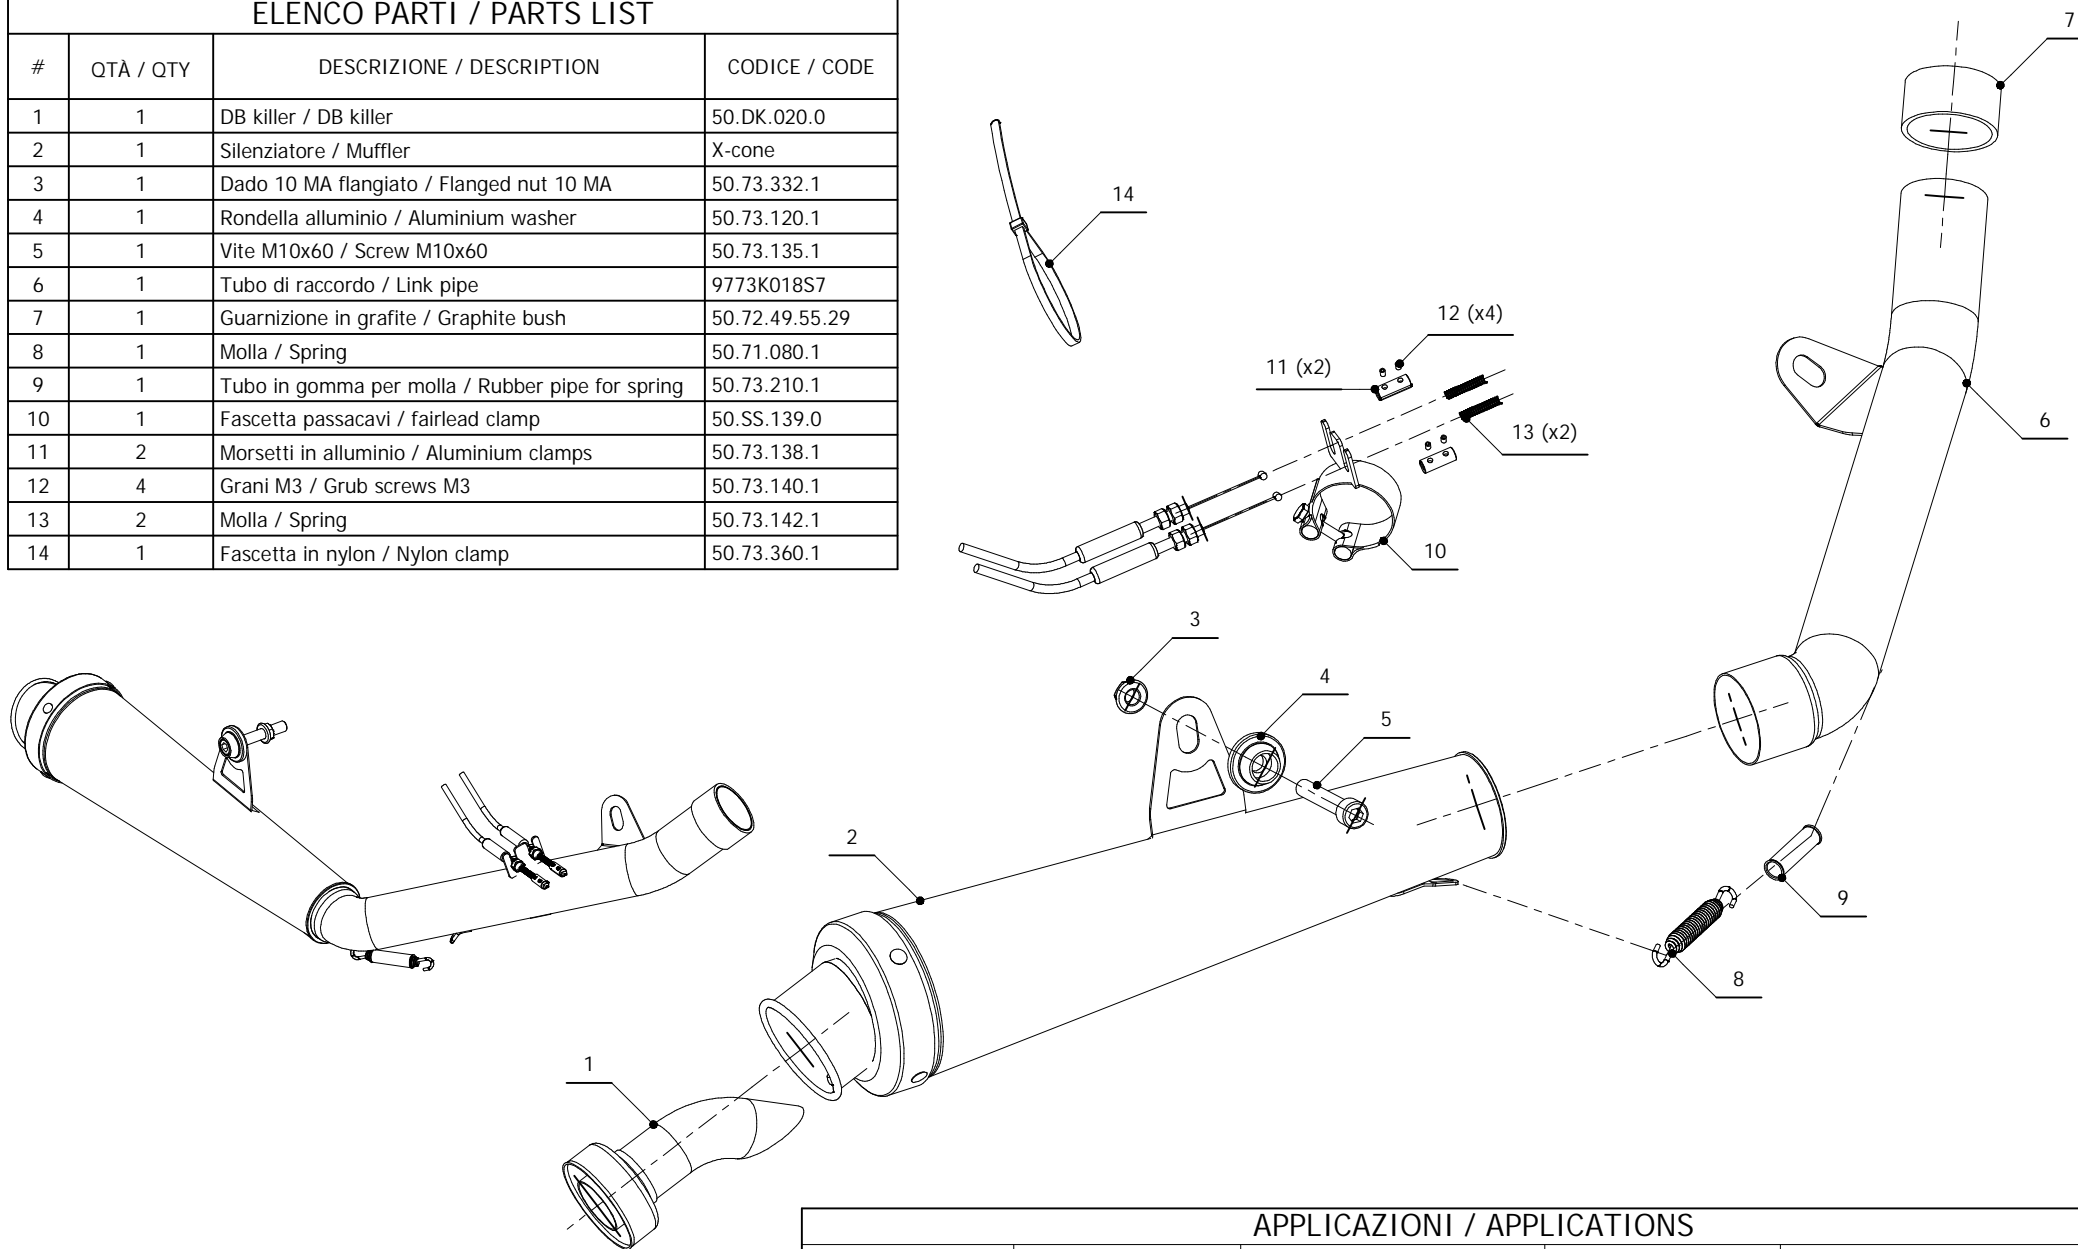

MODEL KAWASAKI Z 750

YEAR 2007-->

LINE SPORT

MUFFLER X-CONE

SCHEMATIC

ELENCO PARTI / PARTS LIST

#	QTÀ / QTY	DESCRIZIONE / DESCRIPTION	CODICE / CODE
1	1	DB killer / DB killer	50.DK.020.0
2	1	Silenziatore / Muffler	X-cone
3	1	Dado 10 MA flangiato / Flanged nut 10 MA	50.73.332.1
4	1	Rondella alluminio / Aluminium washer	50.73.120.1
5	1	Vite M10x60 / Screw M10x60	50.73.135.1
6	1	Tubo di raccordo / Link pipe	9773K018S7
7	1	Guarnizione in grafite / Graphite bush	50.72.49.55.29
8	1	Molla / Spring	50.71.080.1
9	1	Tubo in gomma per molla / Rubber pipe for spring	50.73.210.1
10	1	Fascetta passacavi / fairlead clamp	50.SS.139.0
11	2	Morsetti in alluminio / Aluminium clamps	50.73.138.1
12	4	Grani M3 / Grub screws M3	50.73.140.1
13	2	Molla / Spring	50.73.142.1
14	1	Fascetta in nylon / Nylon clamp	50.73.360.1

APPLICAZIONI / APPLICATIONS

CODICE / CODE	TUBO / PIPE	SILENZIATORE / MUFFLER	FASCETTA / CLAMP
K.018.LC3	INOX / ST. STEEL	INOX / ST. STEEL	INOX / ST. STEEL