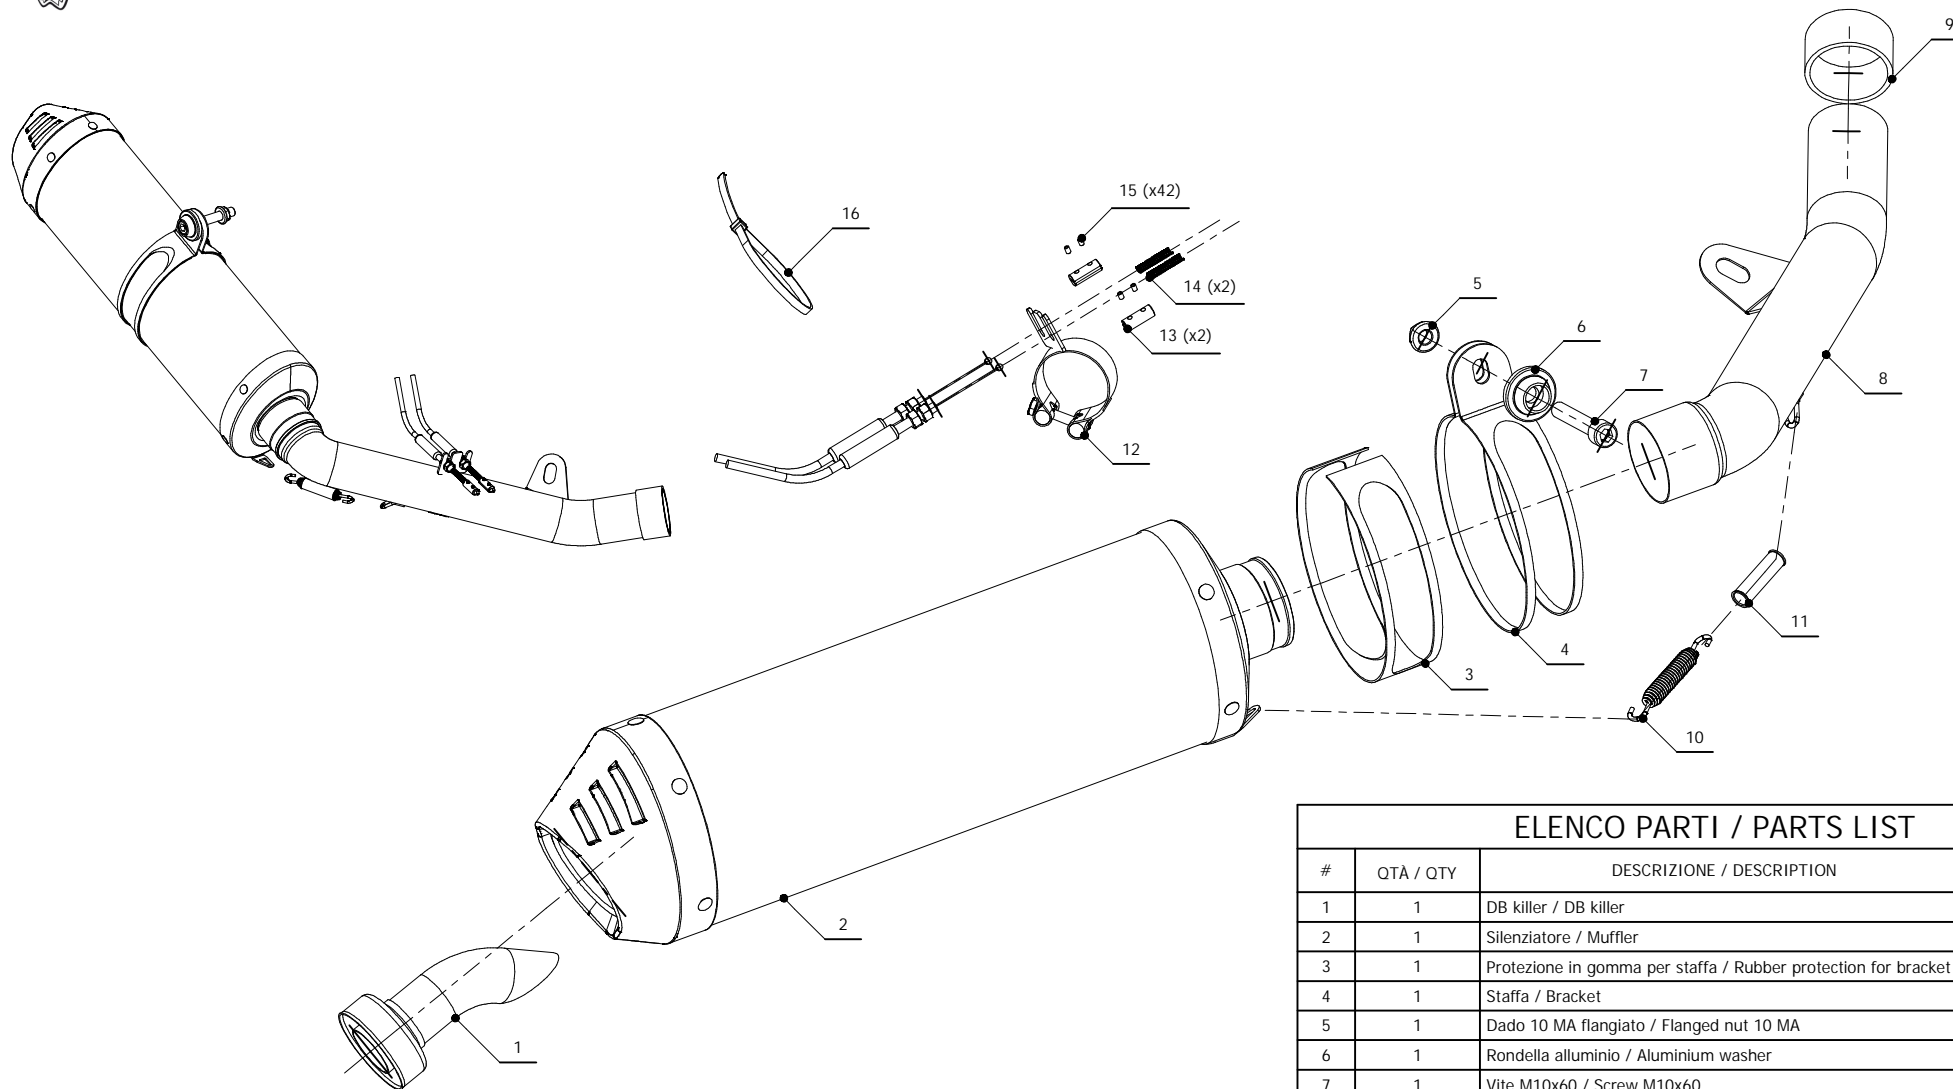

MODEL KAWASAKI Z 750

YEAR 2007-->

LINE SPORT

MUFFLER OVAL CARBON CAP

SCHEMATIC

ELENCO PARTI / PARTS LIST

#	QTA / QTY	DESCRIZIONE / DESCRIPTION	CODICE / CODE
1	1	DB killer / DB killer	50.DK.020.0
2	1	Silenziatore / Muffler	OVAL
3	1	Protezione in gomma per staffa / Rubber protection for bracket	50.73.041.1
4	1	Staffa / Bracket	50.SS.002.0
5	1	Dado 10 MA flangiato / Flanged nut 10 MA	50.73.332.1
6	1	Rondella alluminio / Aluminium washer	50.73.120.1
7	1	Vite M10x60 / Screw M10x60	50.73.135.1
8	1	Tubo di raccordo / Link pipe	9773K018S7
9	1	Guarnizione in grafite / Graphite bush	50.72.49.55.29
10	1	Molla / Spring	50.71.080.1
11	1	Tubo in gomma per molla / Rubber pipe for spring	50.73.210.1
12	1	Fascetta passacavi / fairlead clamp	50.SS.139.0
13	2	Morsetti in alluminio / Aluminium clamps	50.73.138.1
14	2	Molla / Spring	50.73.142.1
15	4	Grani M3 / Grub screws M3	50.73.140.1
16	1	Fascetta in nylon / Nylon clamp	50.73.360.1

APPLICAZIONI / APPLICATIONS

CODICE / CODE	TUBO / PIPE	SILENZIATORE / MUFFLER	FASCETTA / CLAMP
K.018.LEC	INOX / ST. STEEL	CARBONIO (COPPA CARBONIO) / CARBON (CARBON CAP)	INOX / ST. STEEL
K.018.LNC	INOX / ST. STEEL	TITANIO (COPPA CARBONIO) / TITANIUM (CARBON CAP)	INOX / ST. STEEL