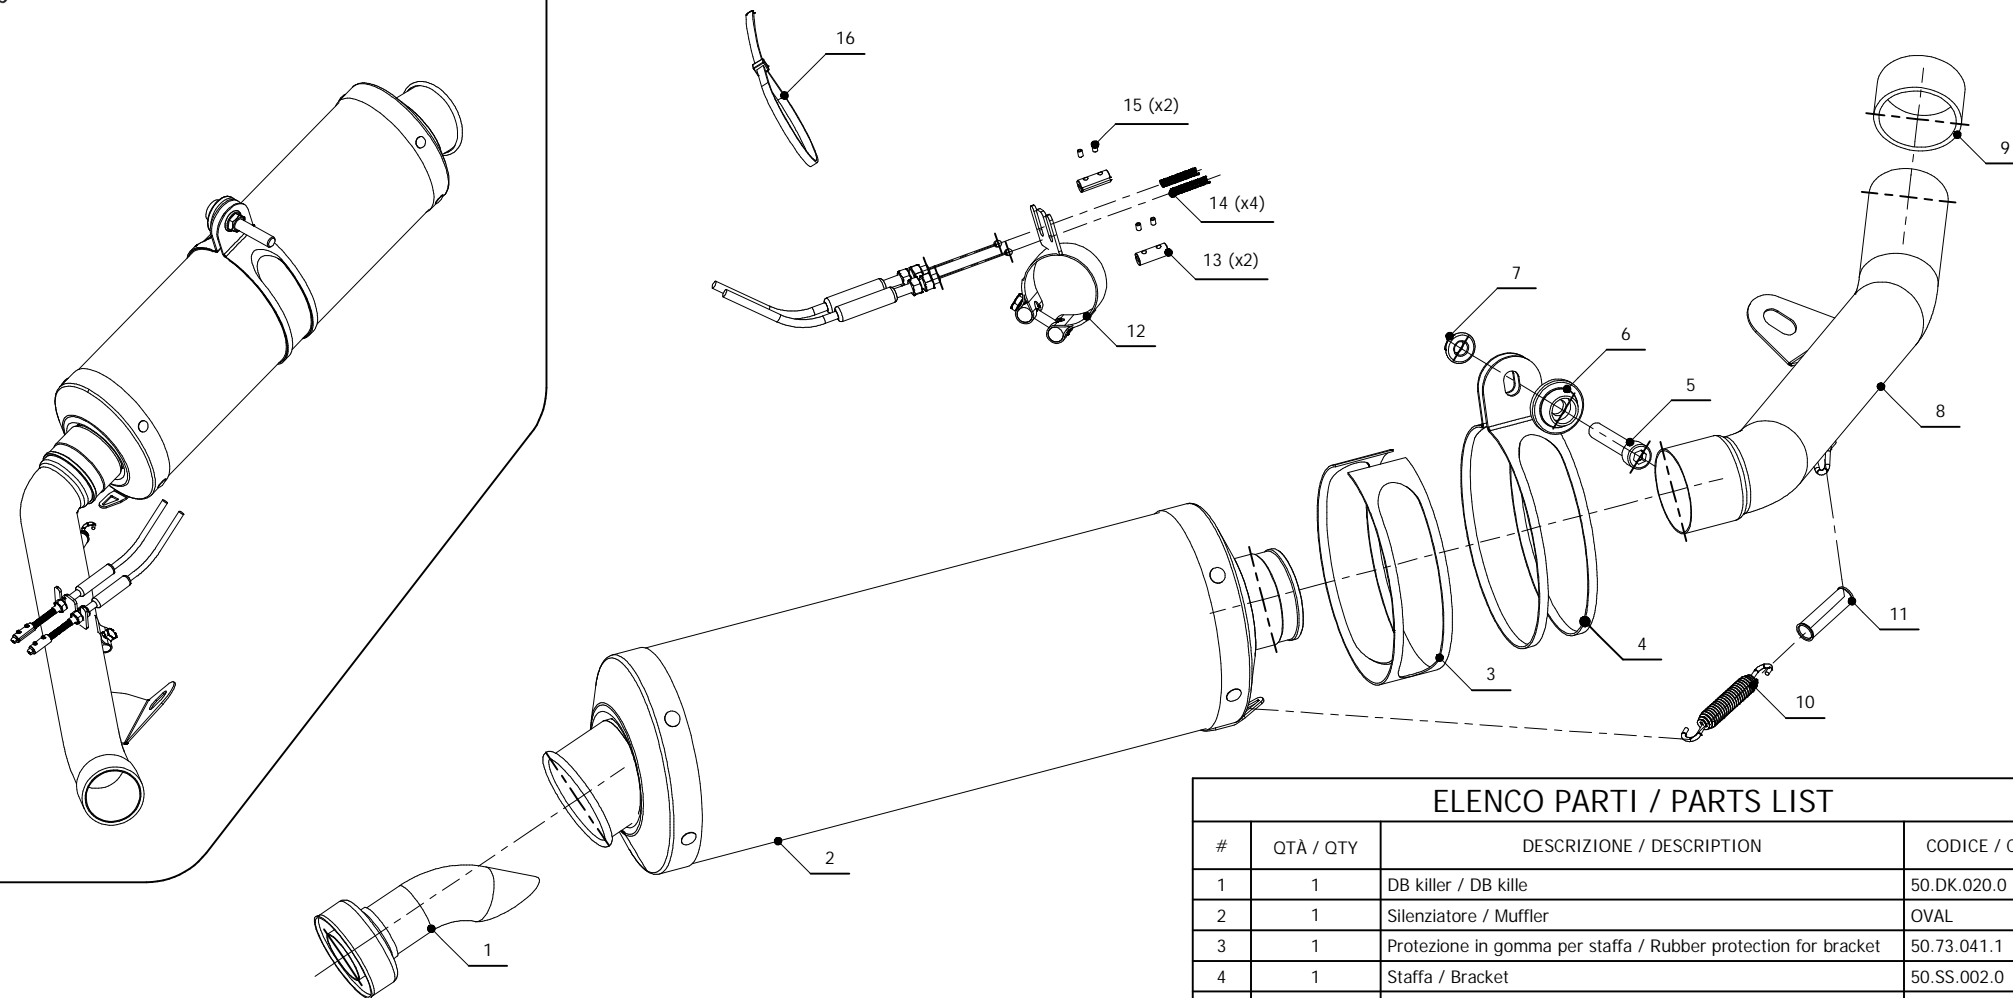

MODEL KAWASAKI Z 750

YEAR 2007-->

LINE SPORT

MUFFLER OVAL

SCHEMATIC

ELENCO PARTI / PARTS LIST

#	QTA / QTY	DESCRIZIONE / DESCRIPTION	CODICE / CODE
1	1	DB killer / DB kille	50.DK.020.0
2	1	Silenziatore / Muffler	OVAL
3	1	Protezione in gomma per staffa / Rubber protection for bracket	50.73.041.1
4	1	Staffa / Bracket	50.SS.002.0
5	1	Vite M10x60 / Screw M10x60	50.73.135.1
6	1	Rondella alluminio / Aluminium washer	50.73.120.1
7	1	Dado 10 MA flangiato / Flanged nut 10 MA	50.73.332.1
8	1	Tubo di raccordo / Link pipe	9773K018S7
9	1	Guarnizione in grafite / Graphite bush	50.72.49.55.29
10	1	Molla / Spring	50.71.080.1
11	1	Tubo in gomma per molla / Rubber pipe for spring	50.73.210.1
12	1	Fascetta passacavi / fairlead clamp	50.SS.139.0
13	2	Morsetti in alluminio / Aluminium clamps	50.73.138.1
14	2	Molla / Spring	50.73.142.1
15	4	Grani M3 / Grub screws M3	50.73.140.1
16	1	Fascetta in nylon / Nylon clamp	50.73.360.1

APPLICAZIONI / APPLICATIONS

CODICE / CODE	TUBO / PIPE	SILENZIATORE / MUFFLER	FASCETTA / CLAMP
K.018.LX2	INOX / ST. STEEL	INOX / ST. STEEL	INOX / ST. STEEL