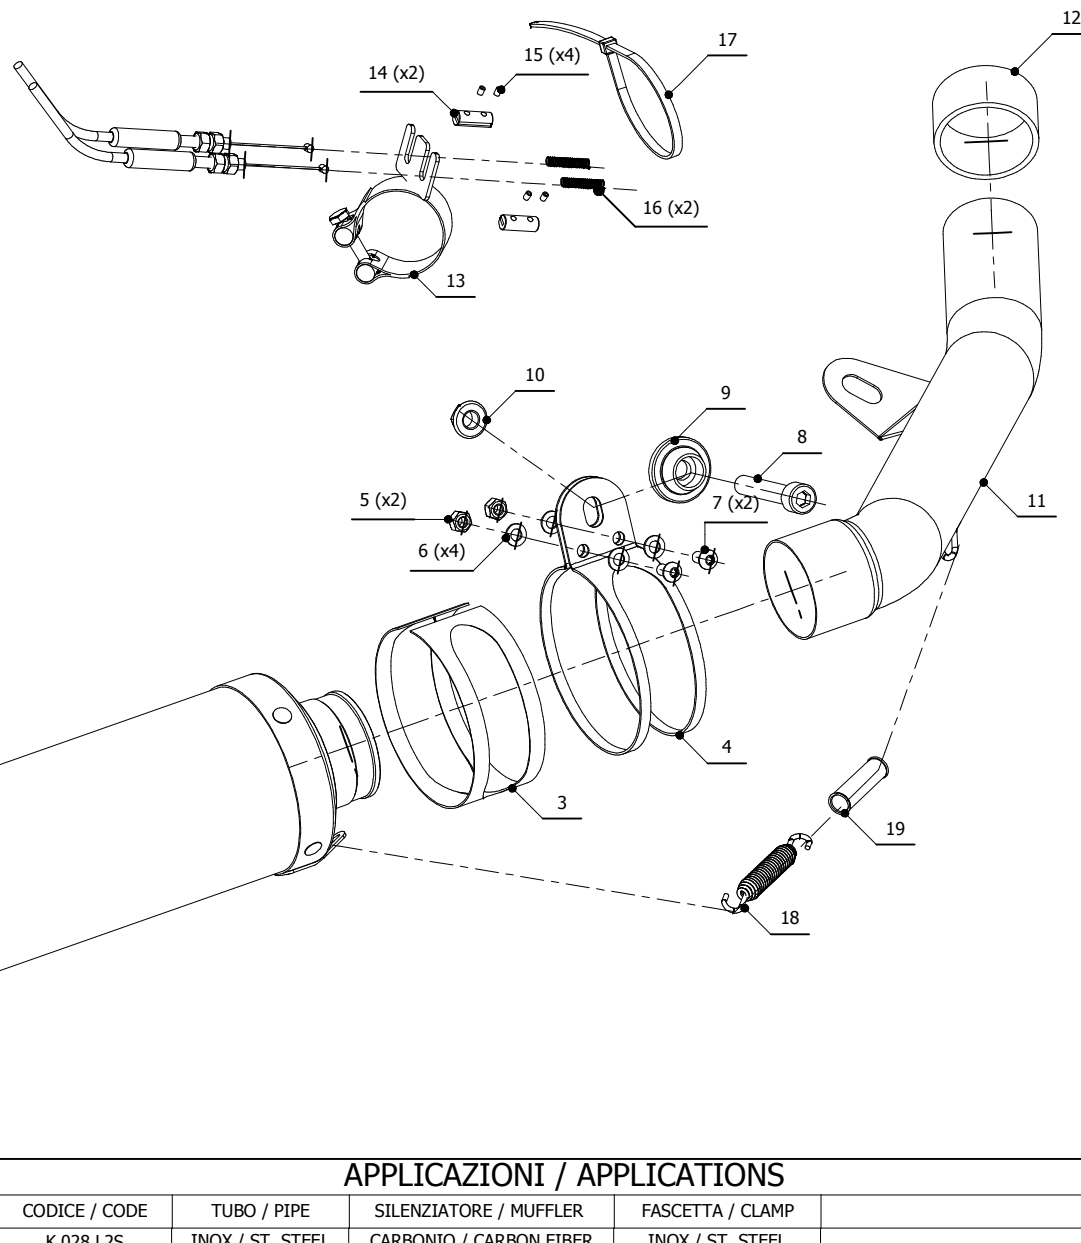

MODEL KAWASAKI Z 750 R

YEAR 2012 -->

LINE SPORT

MUFFLER GP

SCHEMATIC

ELENCO PARTI / PARTS LIST

#	QTÀ / QTY	DESCRIZIONE / DESCRIPTION	CODICE / CODE
1	1	DB killer / DB killer	50.DK.020.0
2	1	Silenziatore / Muffler	GP
3	1	Protezione in gomma per staffa / Rubber protection for bracket	50.73.077.1
4	1	Staffa / Bracket	50.SS.241.1
5	2	Dado M6 / Nut M6	50.73.146.1
6	4	Rondella M6 / Washer M6	50.72.027.1
7	2	Vite M6 x 12 / Screw M6 x 12	50.72.024.1
8	1	Vite M10x60 / Screw M10x60	50.73.135.1
9	1	Rondella alluminio / Aluminium washer	50.73.120.1
10	1	Dado 10 MA flangiato / Flanged nut 10 MA	50.73.332.1
11	1	Tubo di raccordo / Link pipe	9773K028S2
12	1	Guarnizione in grafite / Graphite bush	50.72.49.55.29
13	1	Fascetta passacavi / fairlead clamp	50.SS.139.0
14	2	Morsetti in alluminio / Aluminium clamps	50.73.138.1
15	4	Grani M3 / Grub screws M3	50.73.140.1
16	2	Molla / Spring	50.73.142.1
17	1	Fascetta in nylon / Nylon clamp	50.73.360.1
18	1	Molla lunga / Long spring	50.71.080.1
19	1	Tubo in gomma per molla / Rubber pipe for spring	50.73.210.1

APPLICAZIONI / APPLICATIONS

CODICE / CODE	TUBO / PIPE	SILENZIATORE / MUFFLER	FASCETTA / CLAMP
K.028.L2S	INOX / ST. STEEL	CARBONIO / CARBON FIBER	INOX / ST. STEEL
K.028.L6S	INOX / ST. STEEL	TITANIO / TITANIUM	INOX / ST. STEEL