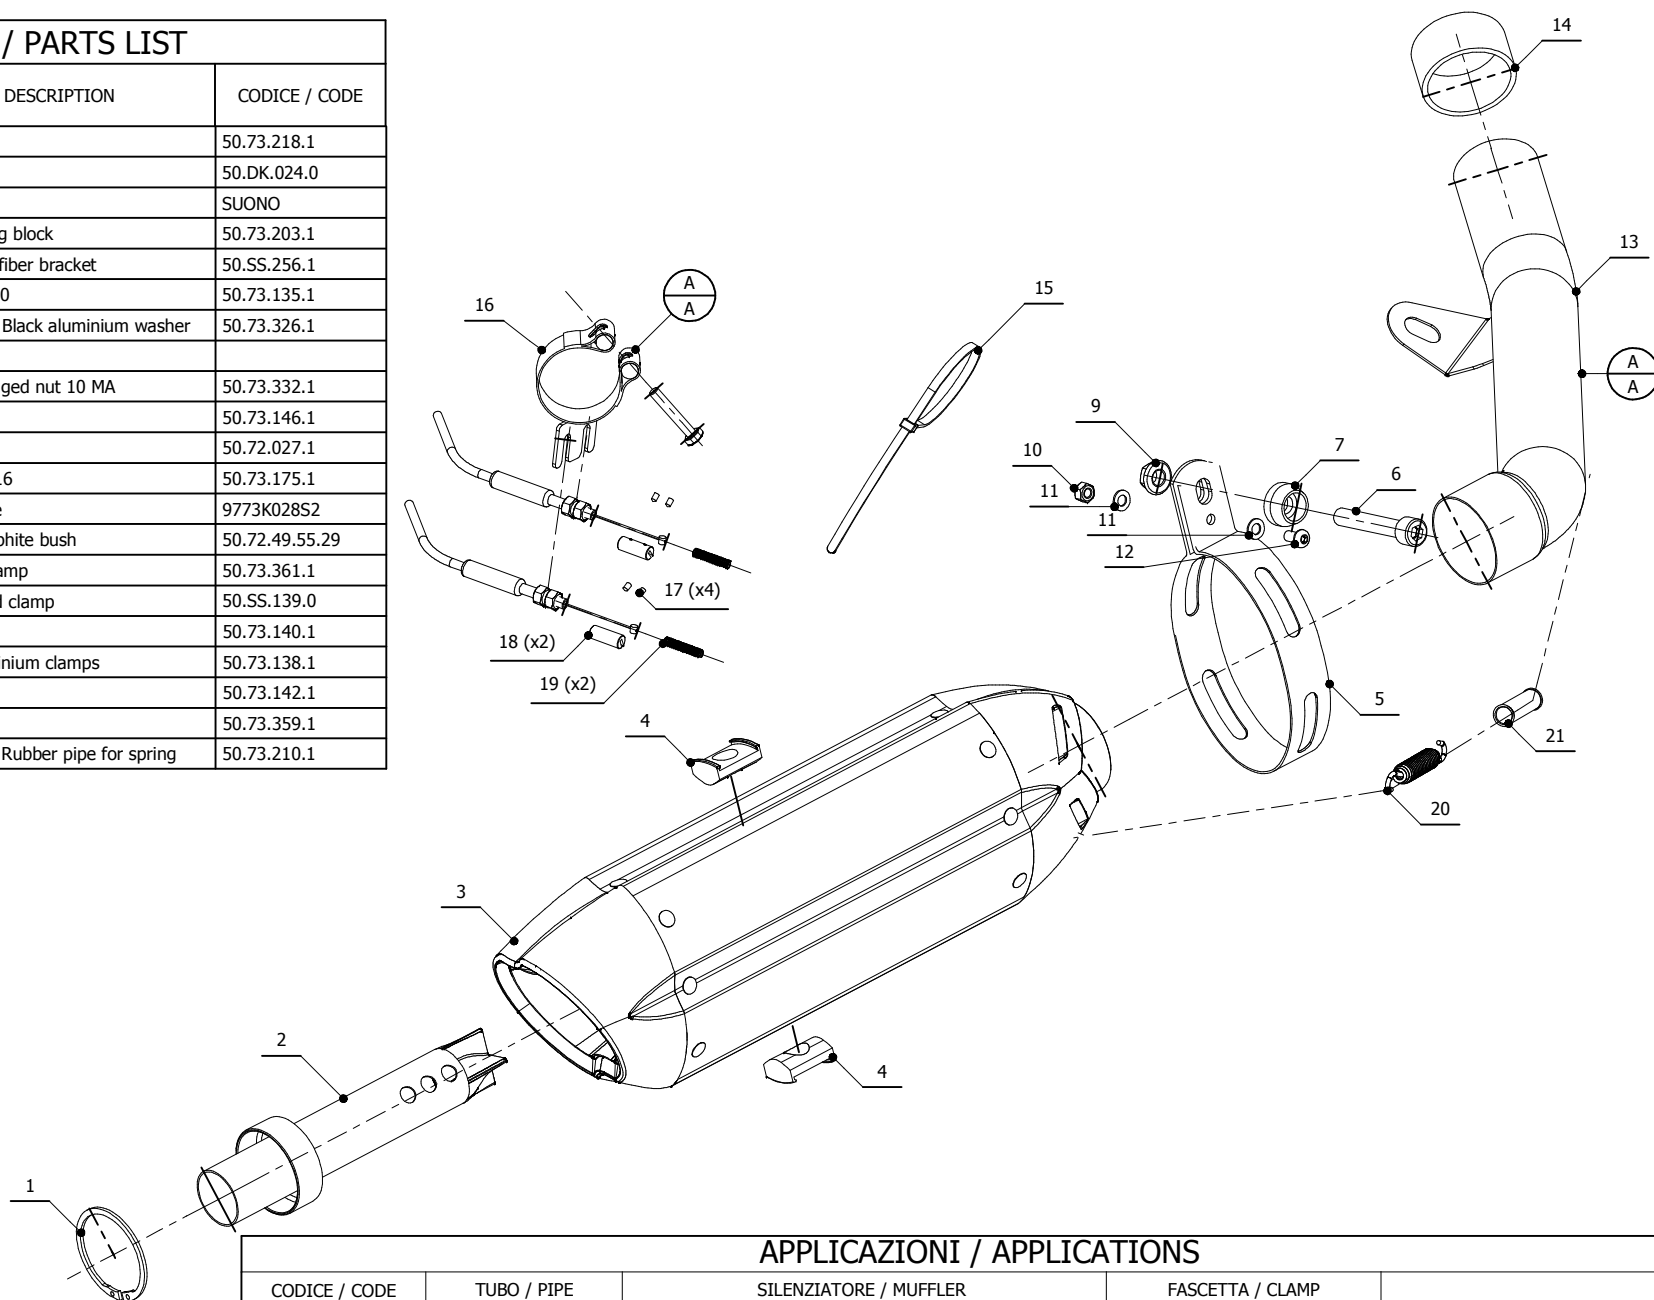

MODEL KAWASAKI Z 750 R

YEAR 2012-->

LINE SPORT

MUFFLER SUONO

SCHEMATIC

ELENCO PARTI / PARTS LIST

#	QTÀ / QTY	DESCRIZIONE / DESCRIPTION	CODICE / CODE
1	1	Anello Seger / Seger ring	50.73.218.1
2	1	DB killer / DB killer	50.DK.024.0
3	1	Silenziatore / Muffler	SUONO
4	2	Tassello grande / Rubber big block	50.73.203.1
5	1	Staffa in carbonio / Carbon fiber bracket	50.SS.256.1
6	1	Vite M10x60 / Screw M10x60	50.73.135.1
7	1	Rondella in alluminio nera / Black aluminium washer	50.73.326.1
8			
9	1	Dado 10 MA flangiato / Flanged nut 10 MA	50.73.332.1
10	1	Dado M6 / Nut M6	50.73.146.1
11	2	Rondella M6 / Washer M6	50.72.027.1
12	1	Vite M6 x 16 / Screw M6 x 16	50.73.175.1
13	1	Tubo di raccordo / Link pipe	9773K028S2
14	1	Guarnizione in grafite / Graphite bush	50.72.49.55.29
15	1	Fascette in nylon / Nylon clamp	50.73.361.1
16	1	Fascetta passacavi / fairlead clamp	50.SS.139.0
17	4	Grani M3 / Grub screws M3	50.73.140.1
18	2	Morsetti in alluminio / Aluminium clamps	50.73.138.1
19	2	Molla / Spring	50.73.142.1
20	1	Molla media / Middle spring	50.73.359.1
21	1	Tubo in gomma per molla / Rubber pipe for spring	50.73.210.1

APPLICAZIONI / APPLICATIONS

CODICE / CODE	TUBO / PIPE	SILENZIATORE / MUFFLER	FASCETTA / CLAMP
K.028.L7	INOX / ST. STEEL	INOX (COPPE CARBONIO) / ST. STEEL (CARBON CAPS)	CARBONIO / CARBON FIBER
K.028.L9	INOX / ST. STEEL	CARBONIO (COPPE CARBONIO) / CARBON (CARBON CAPS)	CARBONIO / CARBON FIBER