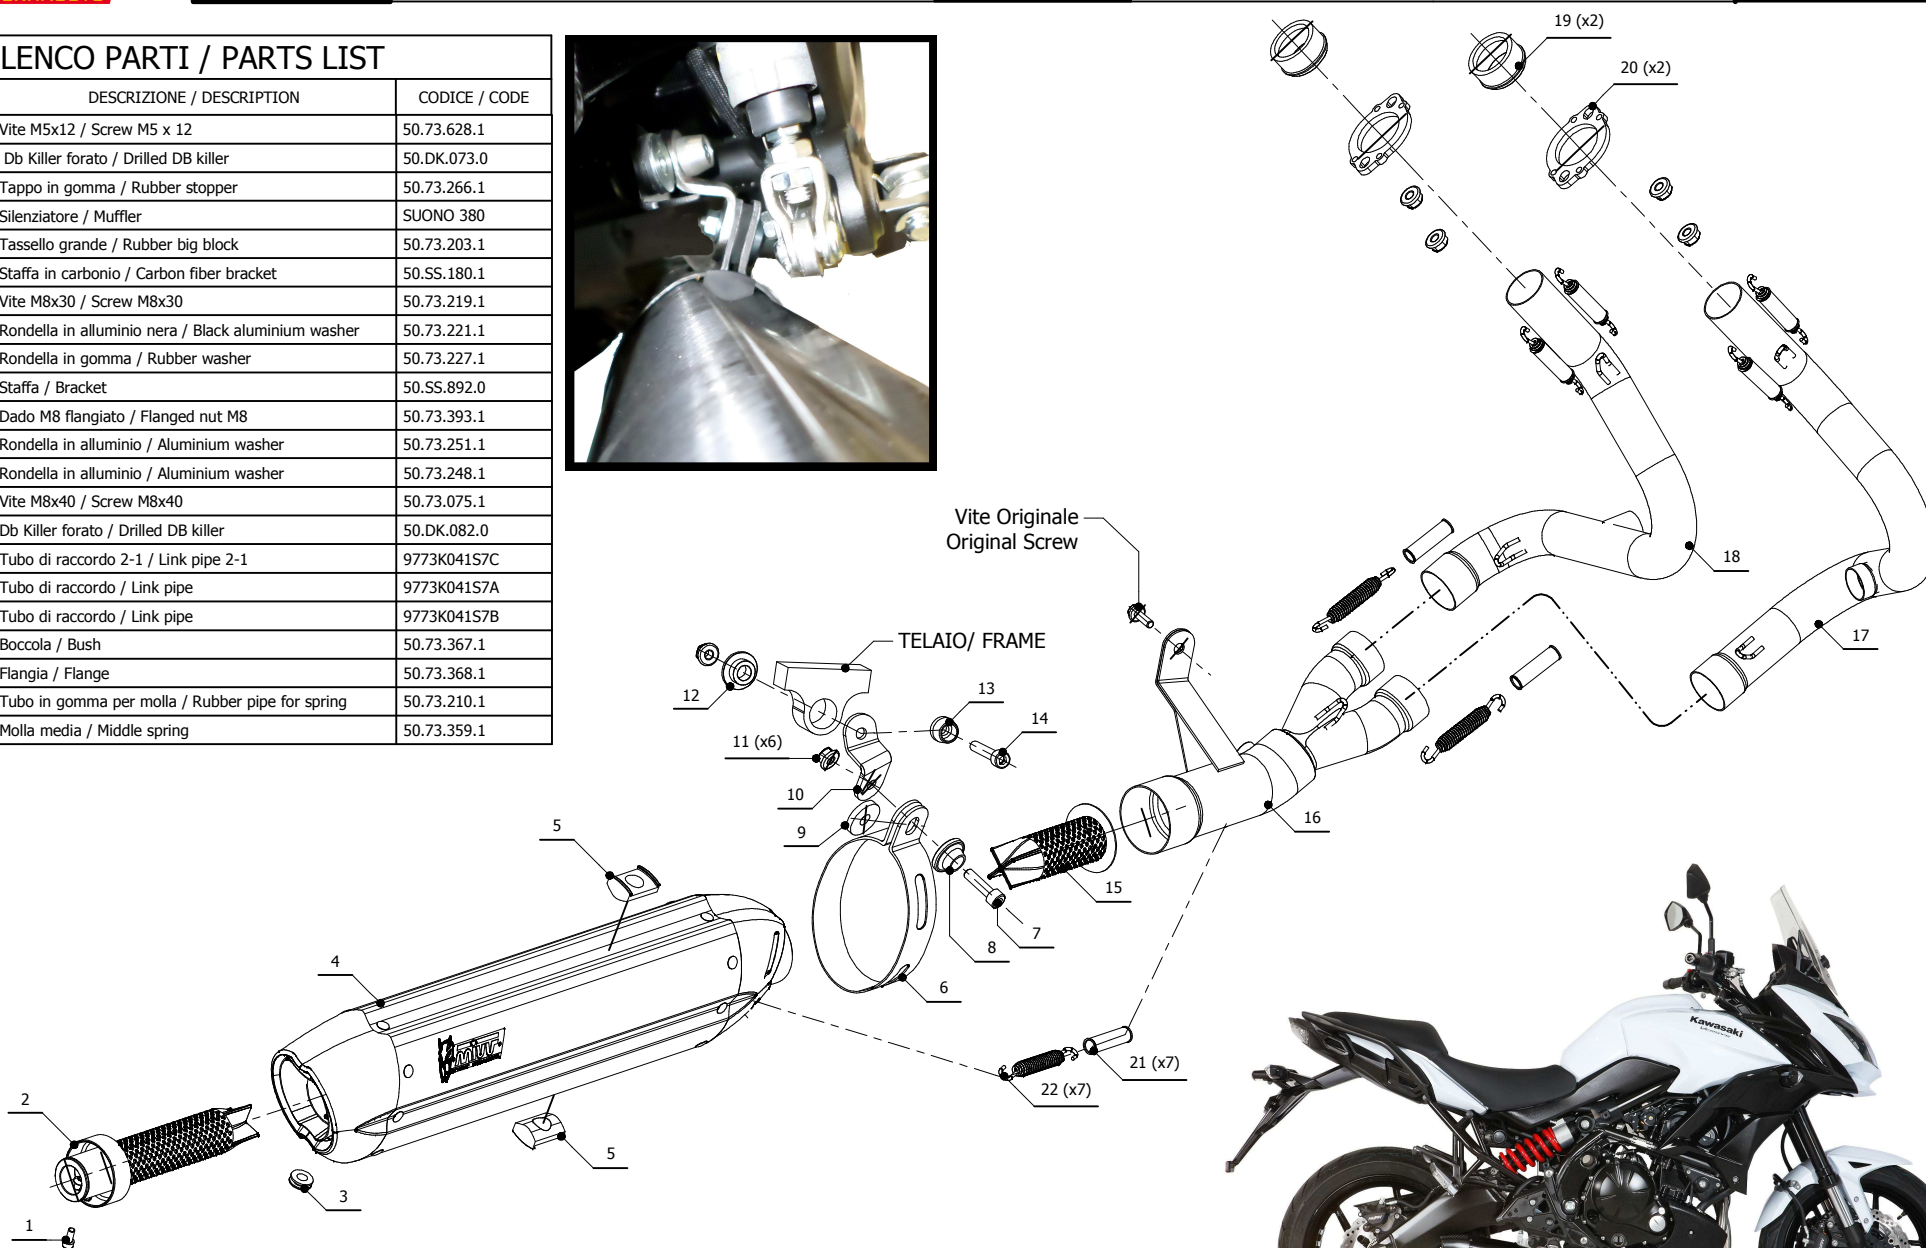

**MODEL** KAWASAKI VERSYS 650

**YEAR** 2015 -->

**LINE** SPORT

**MUFFLER** SUONO

**SCHEMATIC**

**ELENCO PARTI / PARTS LIST**

#	QTÀ / QTY	DESCRIZIONE / DESCRIPTION	CODICE / CODE
1	1	Vite M5x12 / Screw M5 x 12	50.73.628.1
2	1	Db Killer forato / Drilled DB killer	50.DK.073.0
3	1	Tappo in gomma / Rubber stopper	50.73.266.1
4	1	Silenziatore / Muffler	SUONO 380
5	2	Tassello grande / Rubber big block	50.73.203.1
6	1	Staffa in carbonio / Carbon fiber bracket	50.SS.180.1
7	1	Vite M8x30 / Screw M8x30	50.73.219.1
8	1	Rondella in alluminio nera / Black aluminium washer	50.73.221.1
9	1	Rondella in gomma / Rubber washer	50.73.227.1
10	1	Staffa / Bracket	50.SS.892.0
11	6	Dado M8 flangiato / Flanged nut M8	50.73.393.1
12	1	Rondella in alluminio / Aluminium washer	50.73.251.1
13	1	Rondella in alluminio / Aluminium washer	50.73.248.1
14	1	Vite M8x40 / Screw M8x40	50.73.075.1
15	1	Db Killer forato / Drilled DB killer	50.DK.082.0
16	1	Tubo di raccordo 2-1 / Link pipe 2-1	9773K041S7C
17	1	Tubo di raccordo / Link pipe	9773K041S7A
18	1	Tubo di raccordo / Link pipe	9773K041S7B
19	2	Boccola / Bush	50.73.367.1
20	2	Flangia / Flange	50.73.368.1
21	7	Tubo in gomma per molla / Rubber pipe for spring	50.73.210.1
22	7	Molla media / Middle spring	50.73.359.1

**APPLICAZIONI / APPLICATIONS**

CODICE / CODE	TUBO / PIPE	SILENZIATORE / MUFFLER	FASCETTA / CLAMP
K.041.L7	INOX / ST. STEEL	INOX (COPPE CARBONIO) / ST. STEEL (CARBON CAPS)	CARBONIO / CARBON FIBER
K.041.L9	INOX / ST. STEEL	STEEL BLACK	CARBONIO / CARBON FIBER