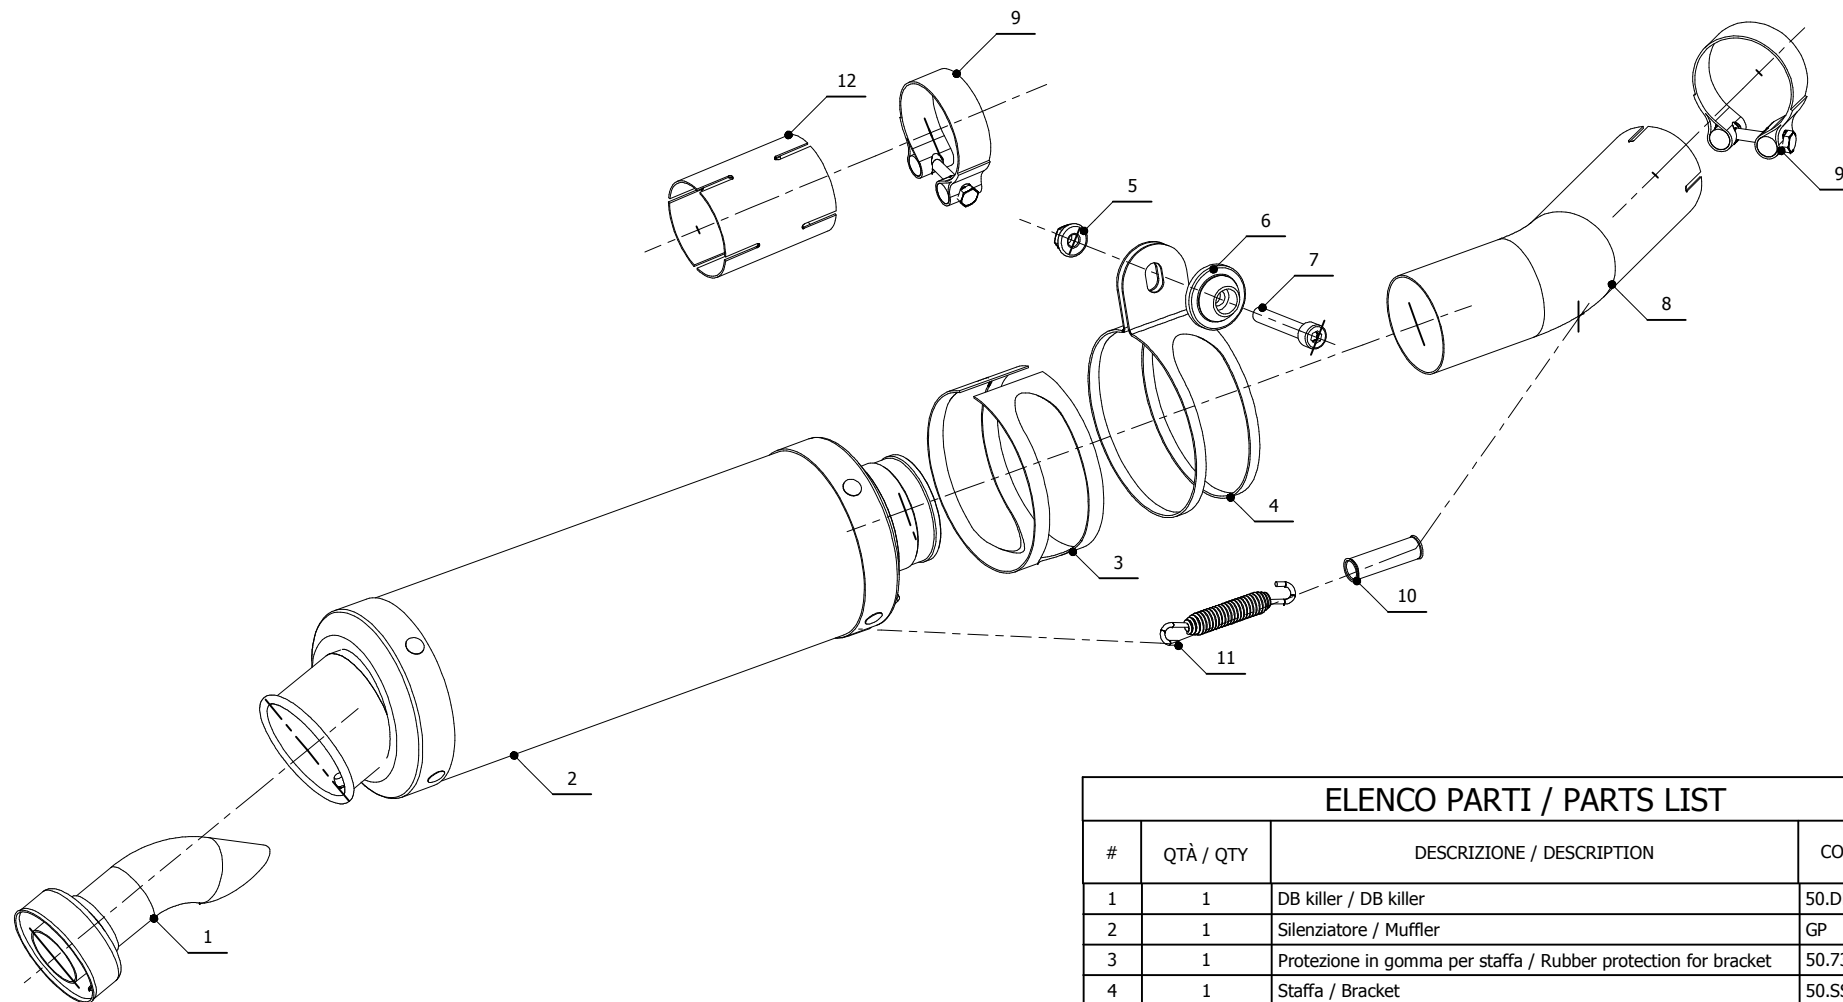

MODEL SUZUKI SV 650

YEAR 1999-2002

LINE SPORT

MUFFLER GP

SCHEMATIC

ELENCO PARTI / PARTS LIST

#	QTÀ / QTY	DESCRIZIONE / DESCRIPTION	CODICE / CODE
1	1	DB killer / DB killer	50.DK.020.0
2	1	Silenziatore / Muffler	GP
3	1	Protezione in gomma per staffa / Rubber protection for bracket	50.73.040.1
4	1	Staffa / Bracket	50.SS.001.0
5	1	Dado 8 MA flangiato / Flanged nut 8 MA	50.73.052.1
6	1	Rondella in alluminio / Aluminium washer	50.73.063.1
7	1	Vite M8x50 / Screw M8x50	50.73.074.1
8	1	Tubo di raccordo / Link pipe	9773S010S2
9	2	Fascetta Ø 56/59 mm / Pipe clamp Ø 56/59 mm	50.FA.009.1
10	1	Tubo in gomma per molla / Rubber pipe for spring	50.73.210.1
11	1	Molla lunga / Long spring	50.71.080.1
12	1	Manicotto / Connecting sockets	50.MS.010.0

APPLICAZIONI / APPLICATIONS

CODICE / CODE	TUBO / PIPE	SILENZIATORE / MUFFLER	FASCETTA / CLAMP
S.004.L2S	INOX / ST. STEEL	CARBONIO / CARBON FIBER	INOX / ST. STEEL
S.004.L6S	INOX / ST. STEEL	TITANIO / TITANIUM	INOX / ST. STEEL