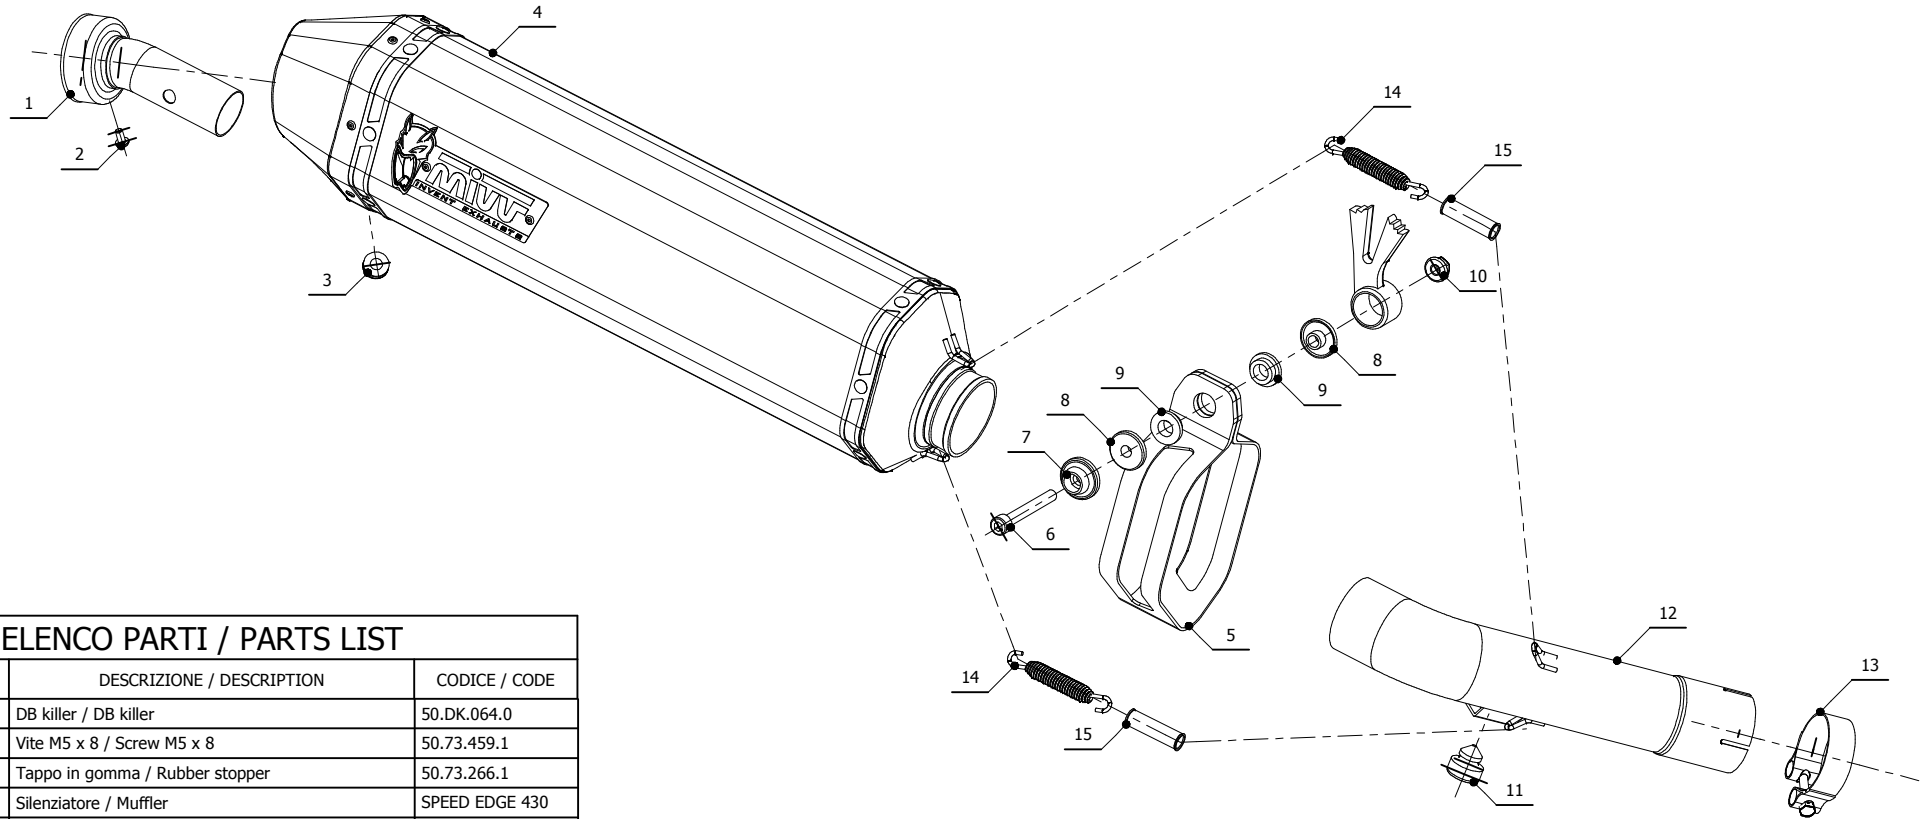

MODEL SUZUKI GSF 1250 BANDIT
SUZUKI GSX 1250 FA

YEAR 2007-->
2009-->

LINE SPORT

MUFFLER SPEED EDGE

SCHEMATIC

ELENCO PARTI / PARTS LIST

#	QTÀ / QTY	DESCRIZIONE / DESCRIPTION	CODICE / CODE
1	1	DB killer / DB killer	50.DK.064.0
2	1	Vite M5 x 8 / Screw M5 x 8	50.73.459.1
3	1	Tappo in gomma / Rubber stopper	50.73.266.1
4	1	Silenziatore / Muffler	SPEED EDGE 430
5	1	Staffa in carbonio / Carbon fiber bracket	50.SS.814.1
6	1	Vite M8x65 / Screw M8x65	50.73.603.1
7	1	Rondella in alluminio nera / Black aluminium washer	50.73.221.1
8	2	Boccola / Bush	50.73.381.1
9	2	Silentblock / Silentblock	50.73.380.1
10	1	Dado M8 flangiato / Flanged nut M8	50.73.393.1
11	1	Gommino paracolpi / Rubber buffer	50.72.010.1
12	1	Tubo di raccordo / Link pipe	9773S029SRX
13	1	Fascetta Ø 56/59 mm / Pipe clamp Ø 56/59 mm	50.FA.009.1
14	2	Molla lunga / Long spring	50.71.080.1
15	2	Tubo in gomma per molla / Rubber pipe for spring	50.73.210.1

APPLICAZIONI / APPLICATIONS

CODICE / CODE	TUBO / PIPE	SILENZIATORE / MUFFLER	FASCETTA / CLAMP
S.029.LRX	INOX / ST. STEEL	INOX (COPPE CARBONIO) / ST. STEEL (CARBON CAPS)	CARBONIO / CARBON FIBER
S.029.LRB	INOX / ST. STEEL	STEEL BLACK	CARBONIO / CARBON FIBER