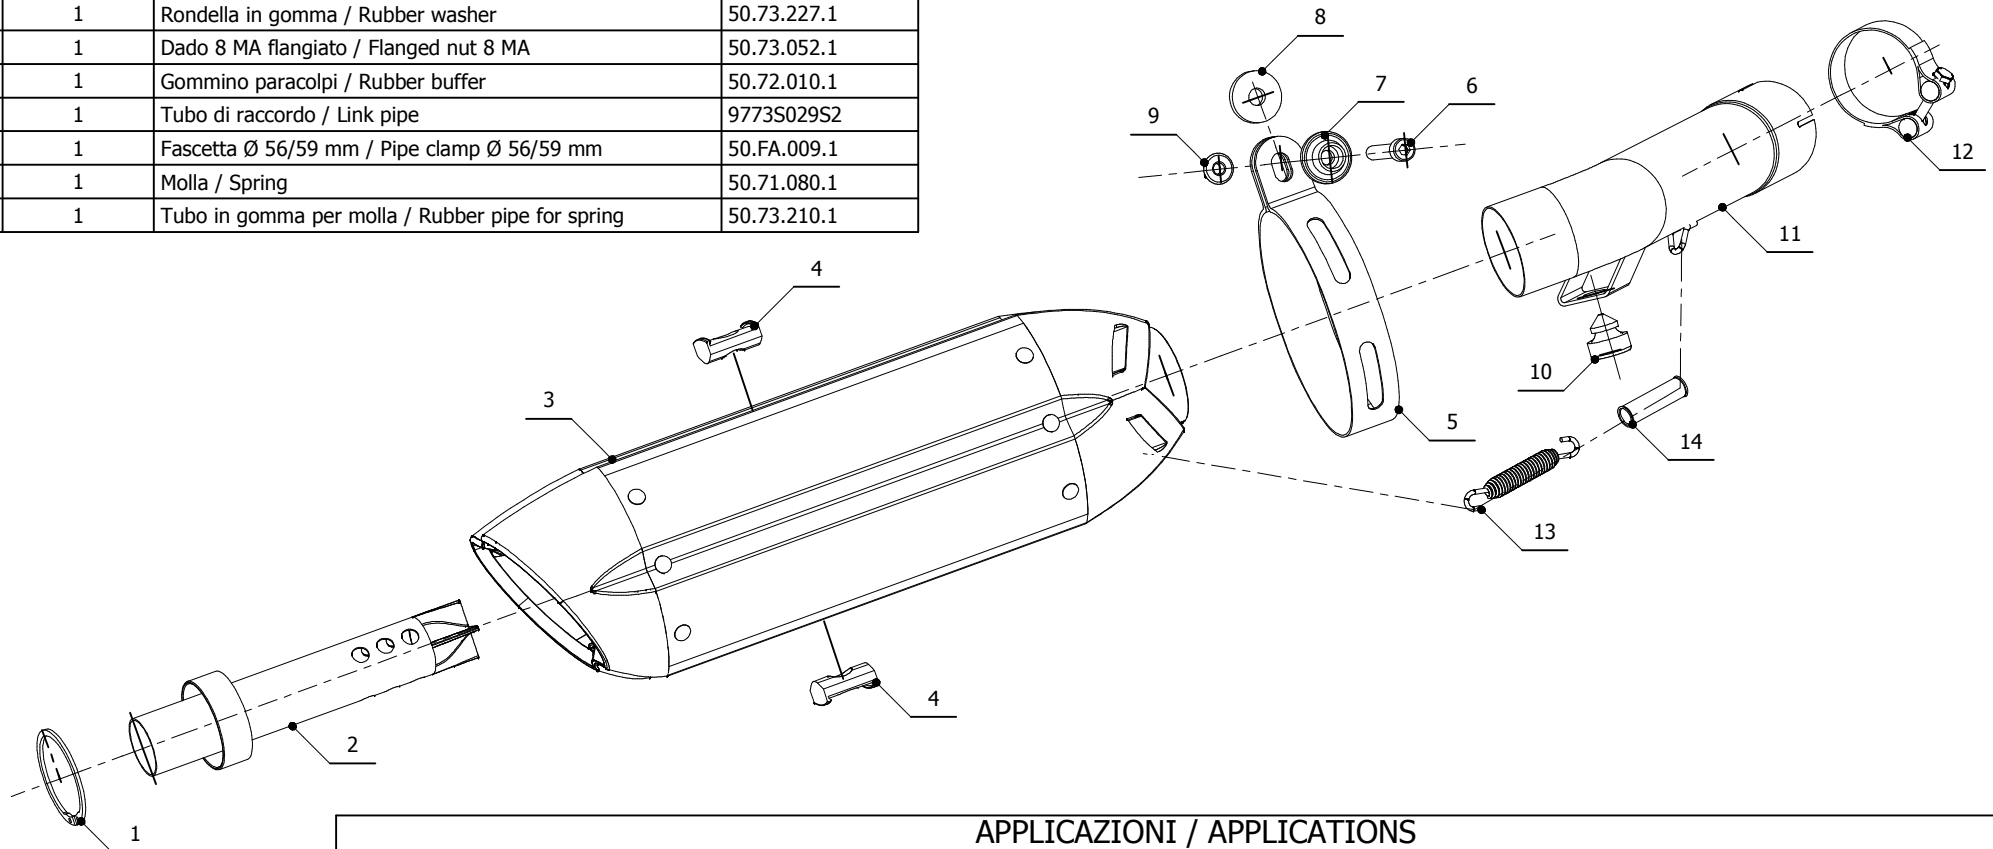

MODEL SUZUKI GSF 650 BANDIT
SUZUKI GSX 650 F

YEAR 2007-->
2008-->

LINE SPORT

MUFFLER SUONO

SCHEMATIC

ELENCO PARTI / PARTS LIST

#	QTÀ / QTY	DESCRIZIONE / DESCRIPTION	CODICE / CODE
1	1	Anello Seger / Seger ring	50.73.218.1
2	1	DB killer / DB killer	50.DK.024.0
3	1	Silenziatore / Muffler	SUONO
4	2	Tassello grande / Rubber big block	50.73.203.1
5	1	Staffa in carbonio / Carbon fiber bracket	50.SS.180.1
6	1	Vite M8x50 / Screw M8x50	50.73.074.1
7	1	Rondella in alluminio nera / Black aluminium washer	50.73.221.1
8	1	Rondella in gomma / Rubber washer	50.73.227.1
9	1	Dado 8 MA flangiato / Flanged nut 8 MA	50.73.052.1
10	1	Gommino paracolpi / Rubber buffer	50.72.010.1
11	1	Tubo di raccordo / Link pipe	9773S029S2
12	1	Fascetta Ø 56/59 mm / Pipe clamp Ø 56/59 mm	50.FA.009.1
13	1	Molla / Spring	50.71.080.1
14	1	Tubo in gomma per molla / Rubber pipe for spring	50.73.210.1

APPLICAZIONI / APPLICATIONS

CODICE / CODE	TUBO / PIPE	SILENZIATORE / MUFFLER	FASCETTA / CLAMP
S.030.L7	INOX / ST. STEEL	INOX (COPPE CARBONIO) / ST. STEEL (CARBON CAPS)	CARBONIO / CARBON FIBER
S.030.L9	INOX / ST. STEEL	CARBONIO (COPPE CARBONIO) / CARBON (CARBON CAPS)	CARBONIO / CARBON FIBER