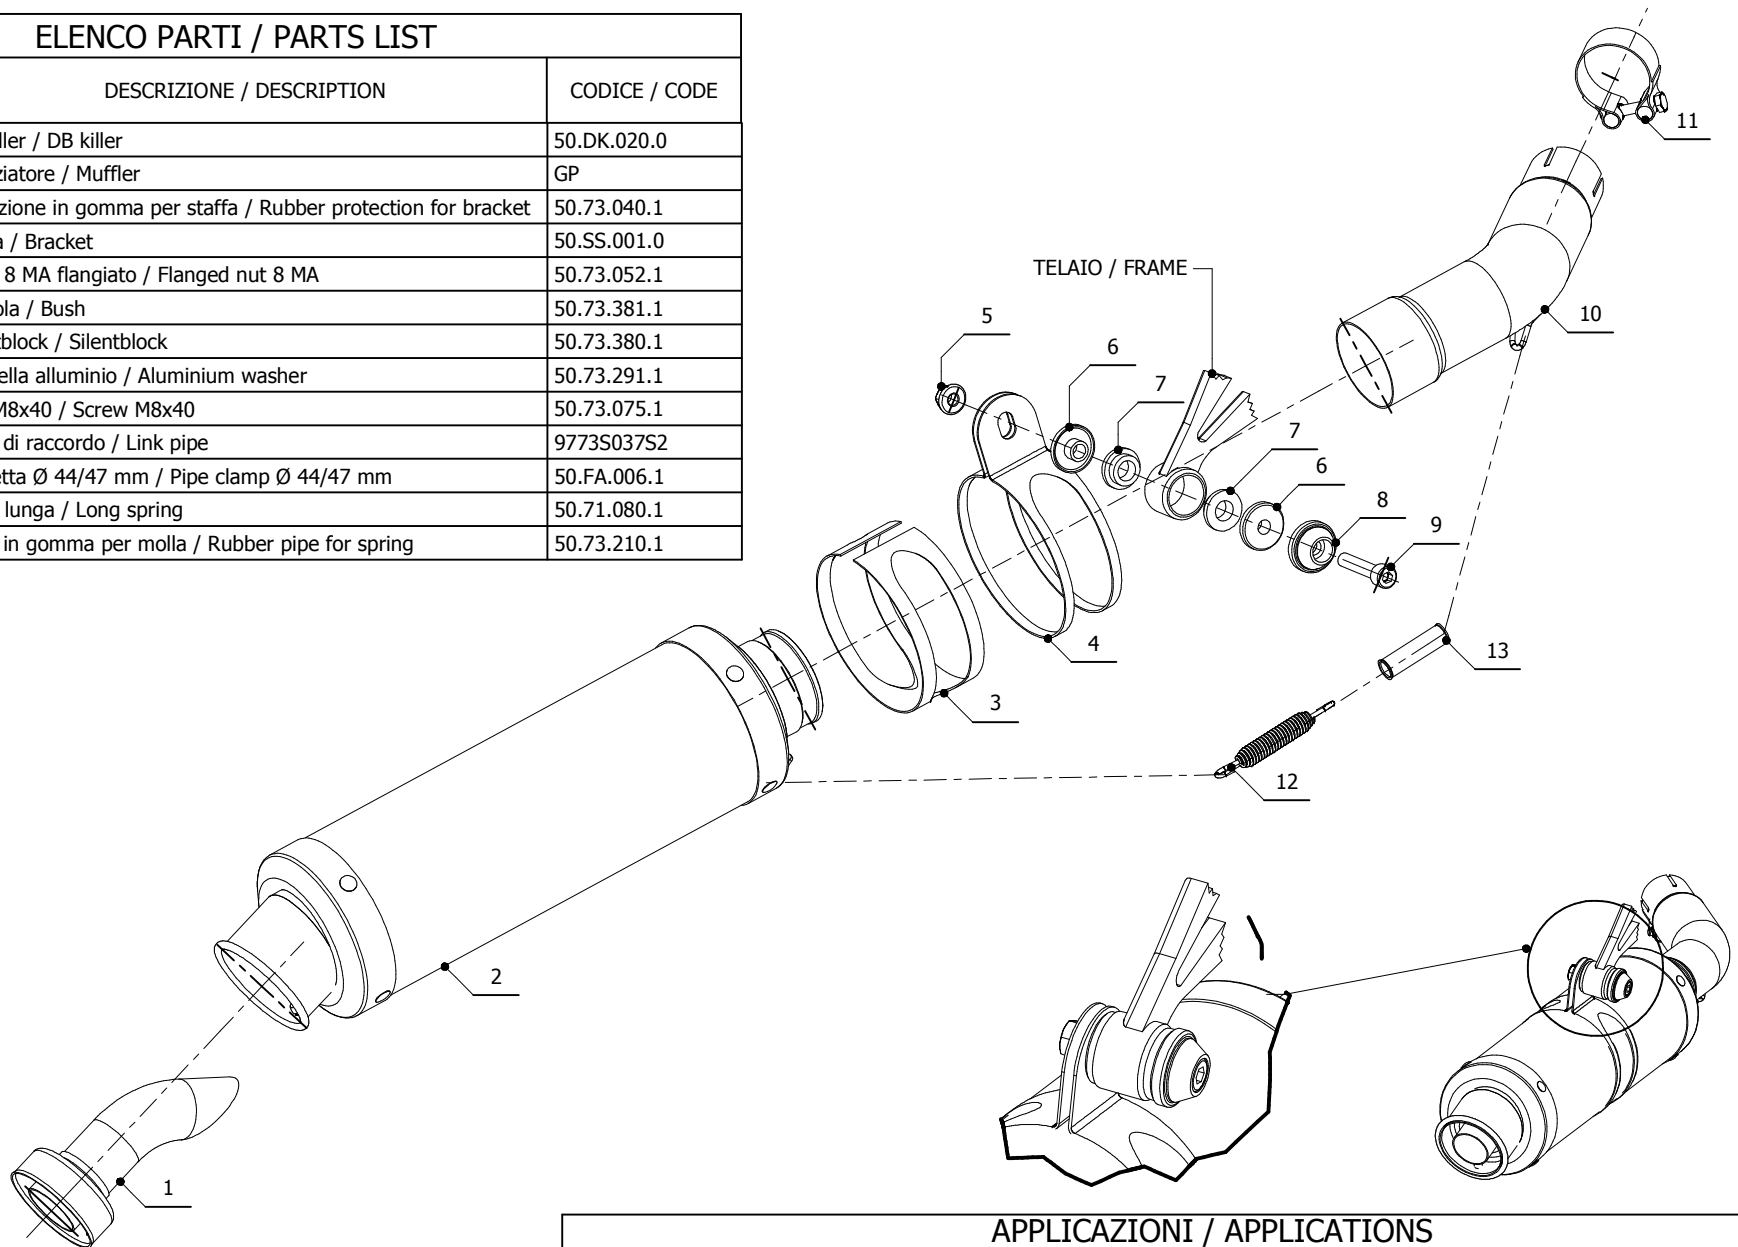

MODEL SUZUKI GSR 750

YEAR 2011 -->

LINE SPORT

MUFFLER GP

SCHEMATIC

ELENCO PARTI / PARTS LIST

#	QTÀ / QTY	DESCRIZIONE / DESCRIPTION	CODICE / CODE
1	1	DB killer / DB killer	50.DK.020.0
2	1	Silenziatore / Muffler	GP
3	1	Protezione in gomma per staffa / Rubber protection for bracket	50.73.040.1
4	1	Staffa / Bracket	50.SS.001.0
5	1	Dado 8 MA flangiato / Flanged nut 8 MA	50.73.052.1
6	2	Boccola / Bush	50.73.381.1
7	2	Silentblock / Silentblock	50.73.380.1
8	1	Rondella alluminio / Aluminium washer	50.73.291.1
9	1	Vite M8x40 / Screw M8x40	50.73.075.1
10	1	Tubo di raccordo / Link pipe	9773S037S2
11	1	Fascetta Ø 44/47 mm / Pipe clamp Ø 44/47 mm	50.FA.006.1
12	1	Molla lunga / Long spring	50.71.080.1
13	1	Tubo in gomma per molla / Rubber pipe for spring	50.73.210.1

APPLICAZIONI / APPLICATIONS

CODICE / CODE	TUBO / PIPE	SILENZIATORE / MUFFLER	FASCETTA / CLAMP
S.037.L2S	INOX / ST. STEEL	CARBONIO / CARBON FIBER	INOX / ST. STEEL
S.037.L6S	INOX / ST. STEEL	TITANIO / TITANIUM	INOX / ST. STEEL