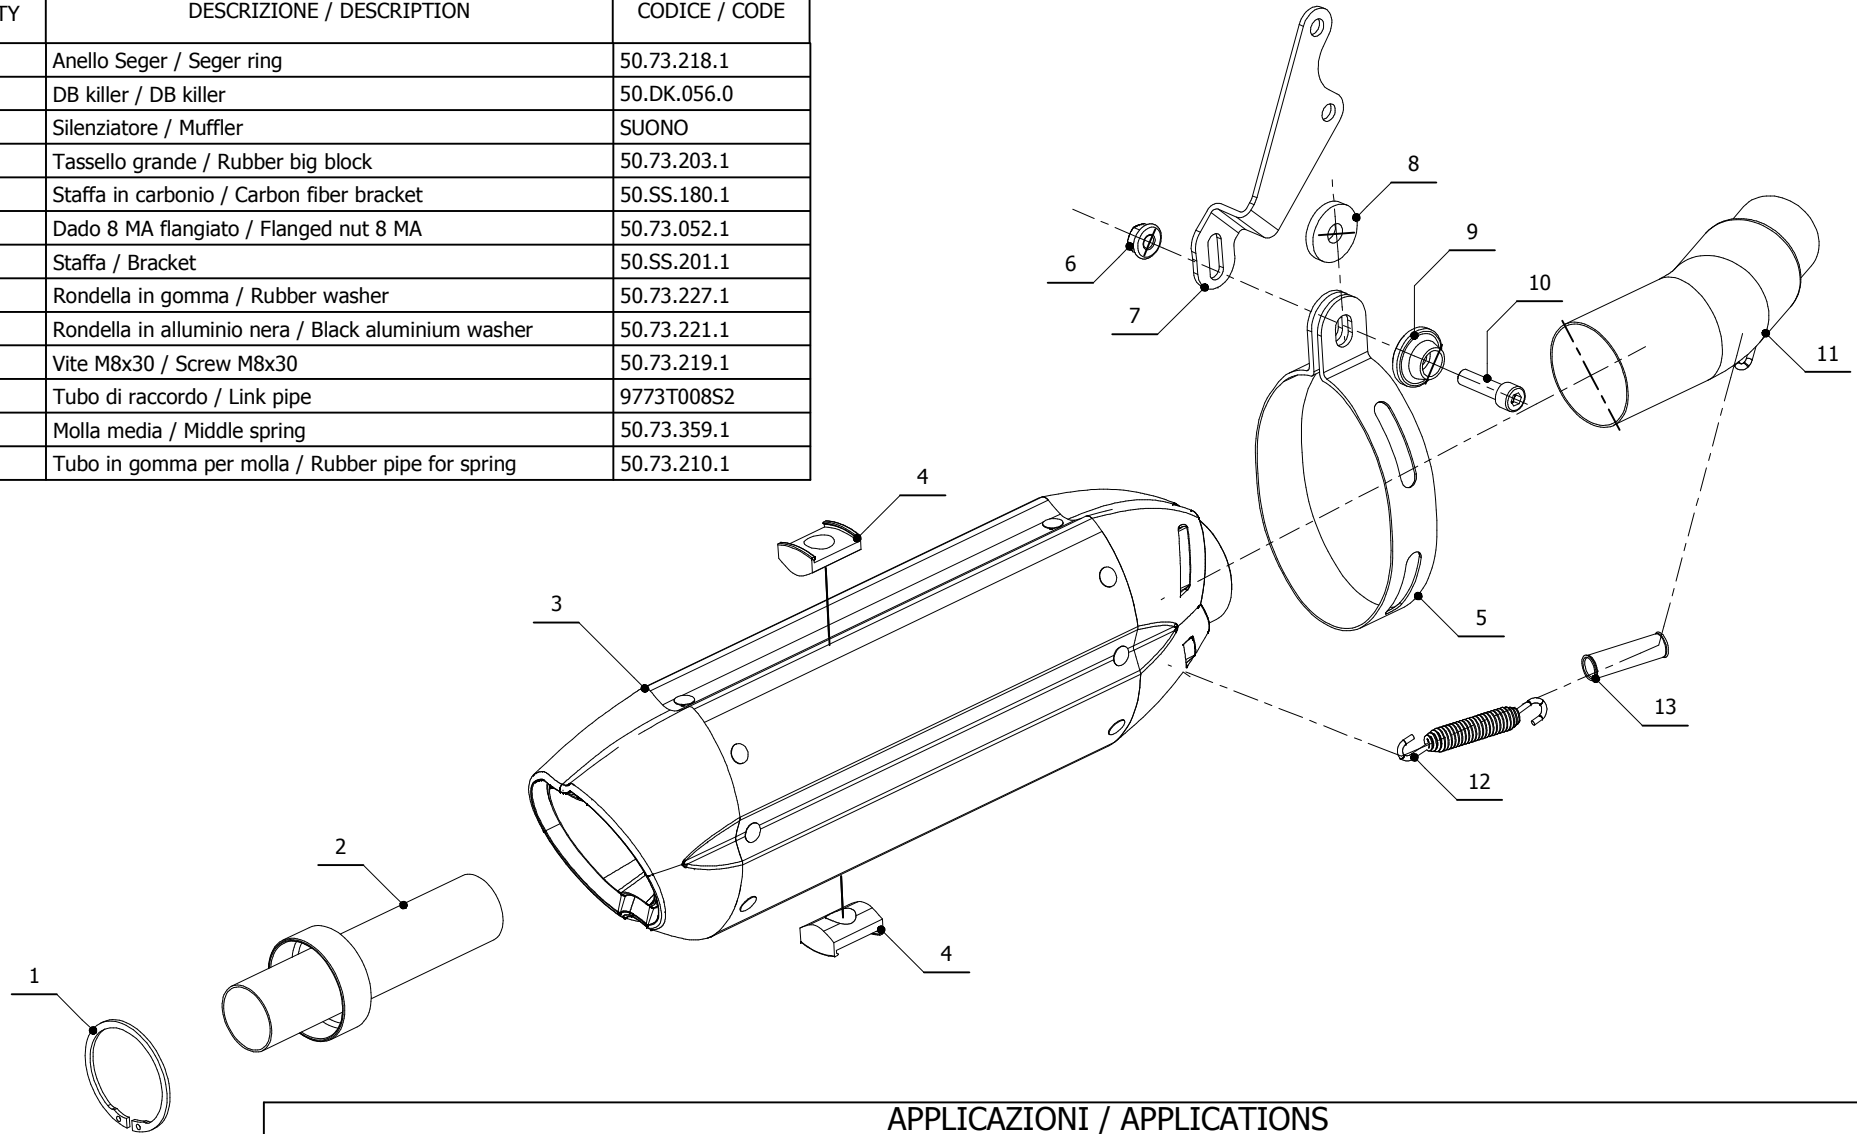

MODEL TRIUMPH SPEED TRIPLE

YEAR 2007 - 2010

LINE SPORT

MUFFLER SUONO

SCHEMATIC

ELENCO PARTI / PARTS LIST

#	QTÀ / QTY	DESCRIZIONE / DESCRIPTION	CODICE / CODE
1	1	Anello Seger / Seger ring	50.73.218.1
2	1	DB killer / DB killer	50.DK.056.0
3	1	Silenziatore / Muffler	SUONO
4	2	Tassello grande / Rubber big block	50.73.203.1
5	1	Staffa in carbonio / Carbon fiber bracket	50.SS.180.1
6	1	Dado 8 MA flangiato / Flanged nut 8 MA	50.73.052.1
7	1	Staffa / Bracket	50.SS.201.1
8	1	Rondella in gomma / Rubber washer	50.73.227.1
9	1	Rondella in alluminio nera / Black aluminium washer	50.73.221.1
10	1	Vite M8x30 / Screw M8x30	50.73.219.1
11	1	Tubo di raccordo / Link pipe	9773T008S2
12	1	Molla media / Middle spring	50.73.359.1
13	1	Tubo in gomma per molla / Rubber pipe for spring	50.73.210.1

APPLICAZIONI / APPLICATIONS

CODICE / CODE	TUBO / PIPE	SILENZIATORE / MUFFLER	FASCETTA / CLAMP
T.008.L7	INOX / ST. STEEL	INOX (COPPE CARBONIO) / ST. STEEL (CARBON CAPS)	CARBONIO / CARBON FIBER
T.008.L9	INOX / ST. STEEL	CARBONIO (COPPE CARBONIO) / CARBON (CARBON CAPS)	CARBONIO / CARBON FIBER