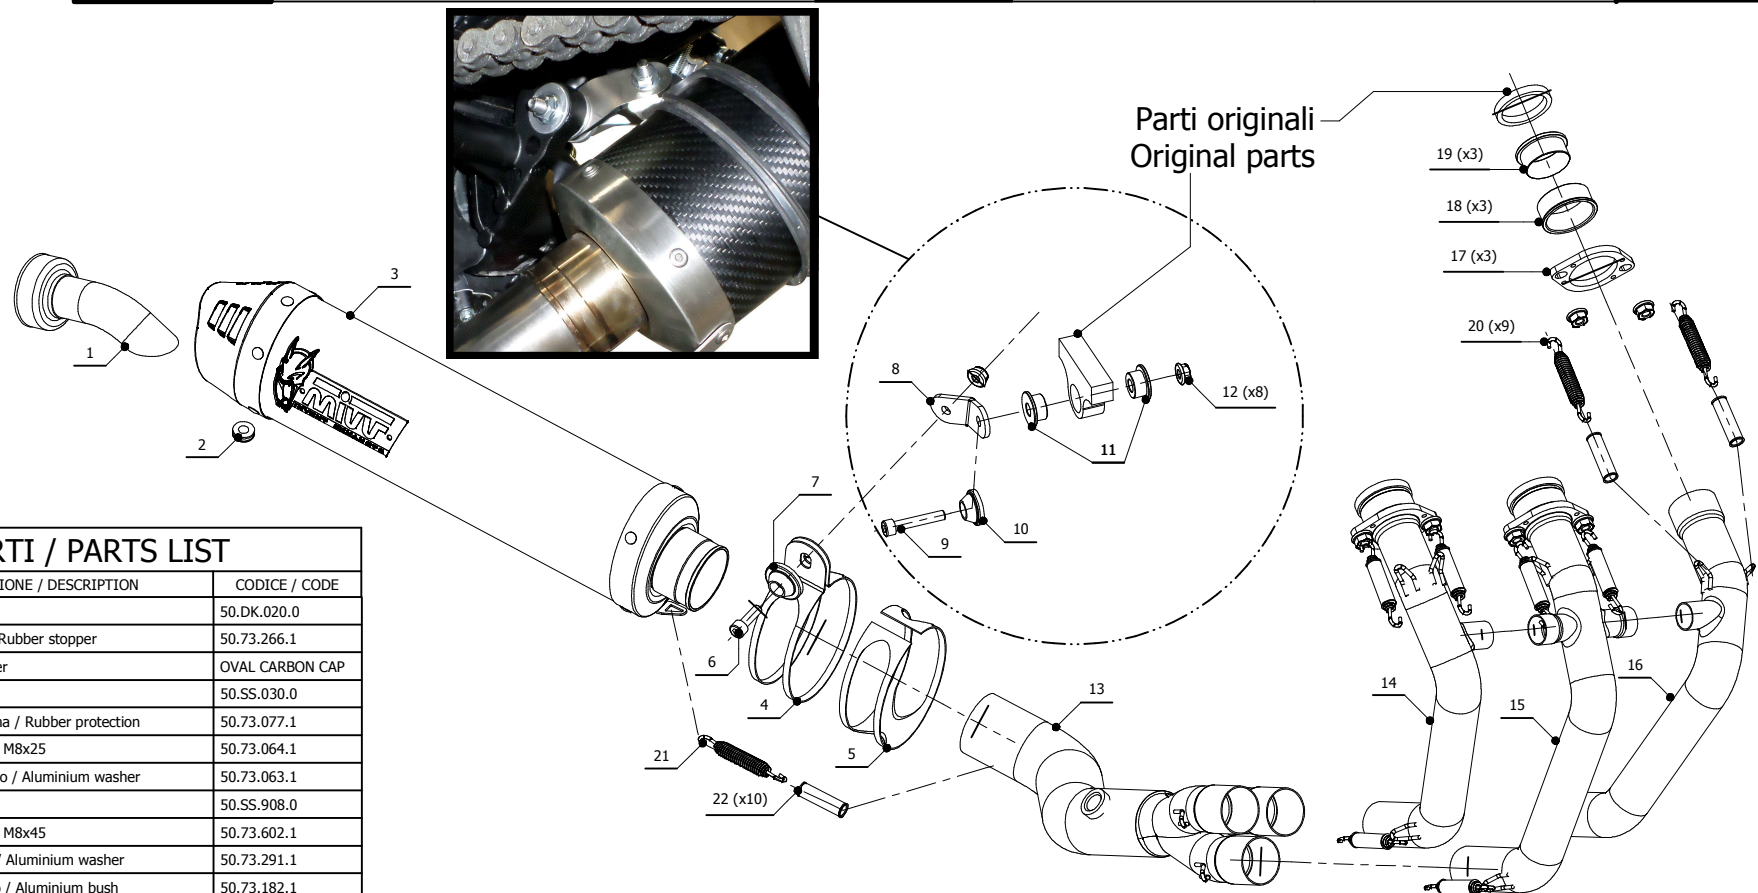

MODEL YAMAHA MT-09 TRACER

YEAR 2015 -->

LINE SPORT

MUFFLER OVAL CARBON CAP

SCHEMATIC

ELENCO PARTI / PARTS LIST

#	QTÀ / QTY	DESCRIZIONE / DESCRIPTION	CODICE / CODE
1	1	DB killer / DB killer	50.DK.020.0
2	1	Tappo in gomma / Rubber stopper	50.73.266.1
3	1	Silenziatore / Muffler	OVAL CARBON CAP
4	1	Staffa / Bracket	50.SS.030.0
5	1	Protezione in gomma / Rubber protection	50.73.077.1
6	1	Vite M8x25 / Screw M8x25	50.73.064.1
7	1	Rondella in alluminio / Aluminium washer	50.73.063.1
8	1	Staffa / Bracket	50.SS.908.0
9	1	Vite M8x45 / Screw M8x45	50.73.602.1
10	1	Rondella alluminio / Aluminium washer	50.73.291.1
11	2	Bussola in alluminio / Aluminium bush	50.73.182.1
12	8	Dado M8 flangiato / Flanged nut M8	50.73.393.1
13	1	Tubo di raccordo 3-1 / Link pipe 3-1	9773Y049S2D
14	1	Collettore #3 / Down pipe #3	9773Y049S2C
15	1	Collettore #2 / Down pipe #2	9773Y049S2B
16	1	Collettore #1 / Down pipe #1	9773Y049S2A
17	3	Flangia in alluminio / Aluminium flange	50.73.339.1
18	3	Boccola esterna in acciaio / External steel bush	50.73.338.1
19	3	Boccola interna in acciaio / Internal steel bush	50.73.337.1
20	9	Molla media / Middle spring	50.73.359.1
21	1	Molla lunga / Long spring	50.71.080.1
22	10	Tubo in gomma per molla / Rubber pipe for spring	50.73.210.1

APPLICAZIONI / APPLICATIONS

CODICE / CODE	TUBO / PIPE	SILENZIATORE / MUFFLER	FASCETTA / CLAMP
Y.049.L3C	INOX / ST.STEEL	CARBONIO (COPPA CARBONIO) / CARBON (CARBON CAP)	INOX / ST.STEEL
Y.049.L4C	INOX / ST.STEEL	TITANIO (COPPA CARBONIO) / TITANIUM (CARBON CAP)	INOX / ST.STEEL