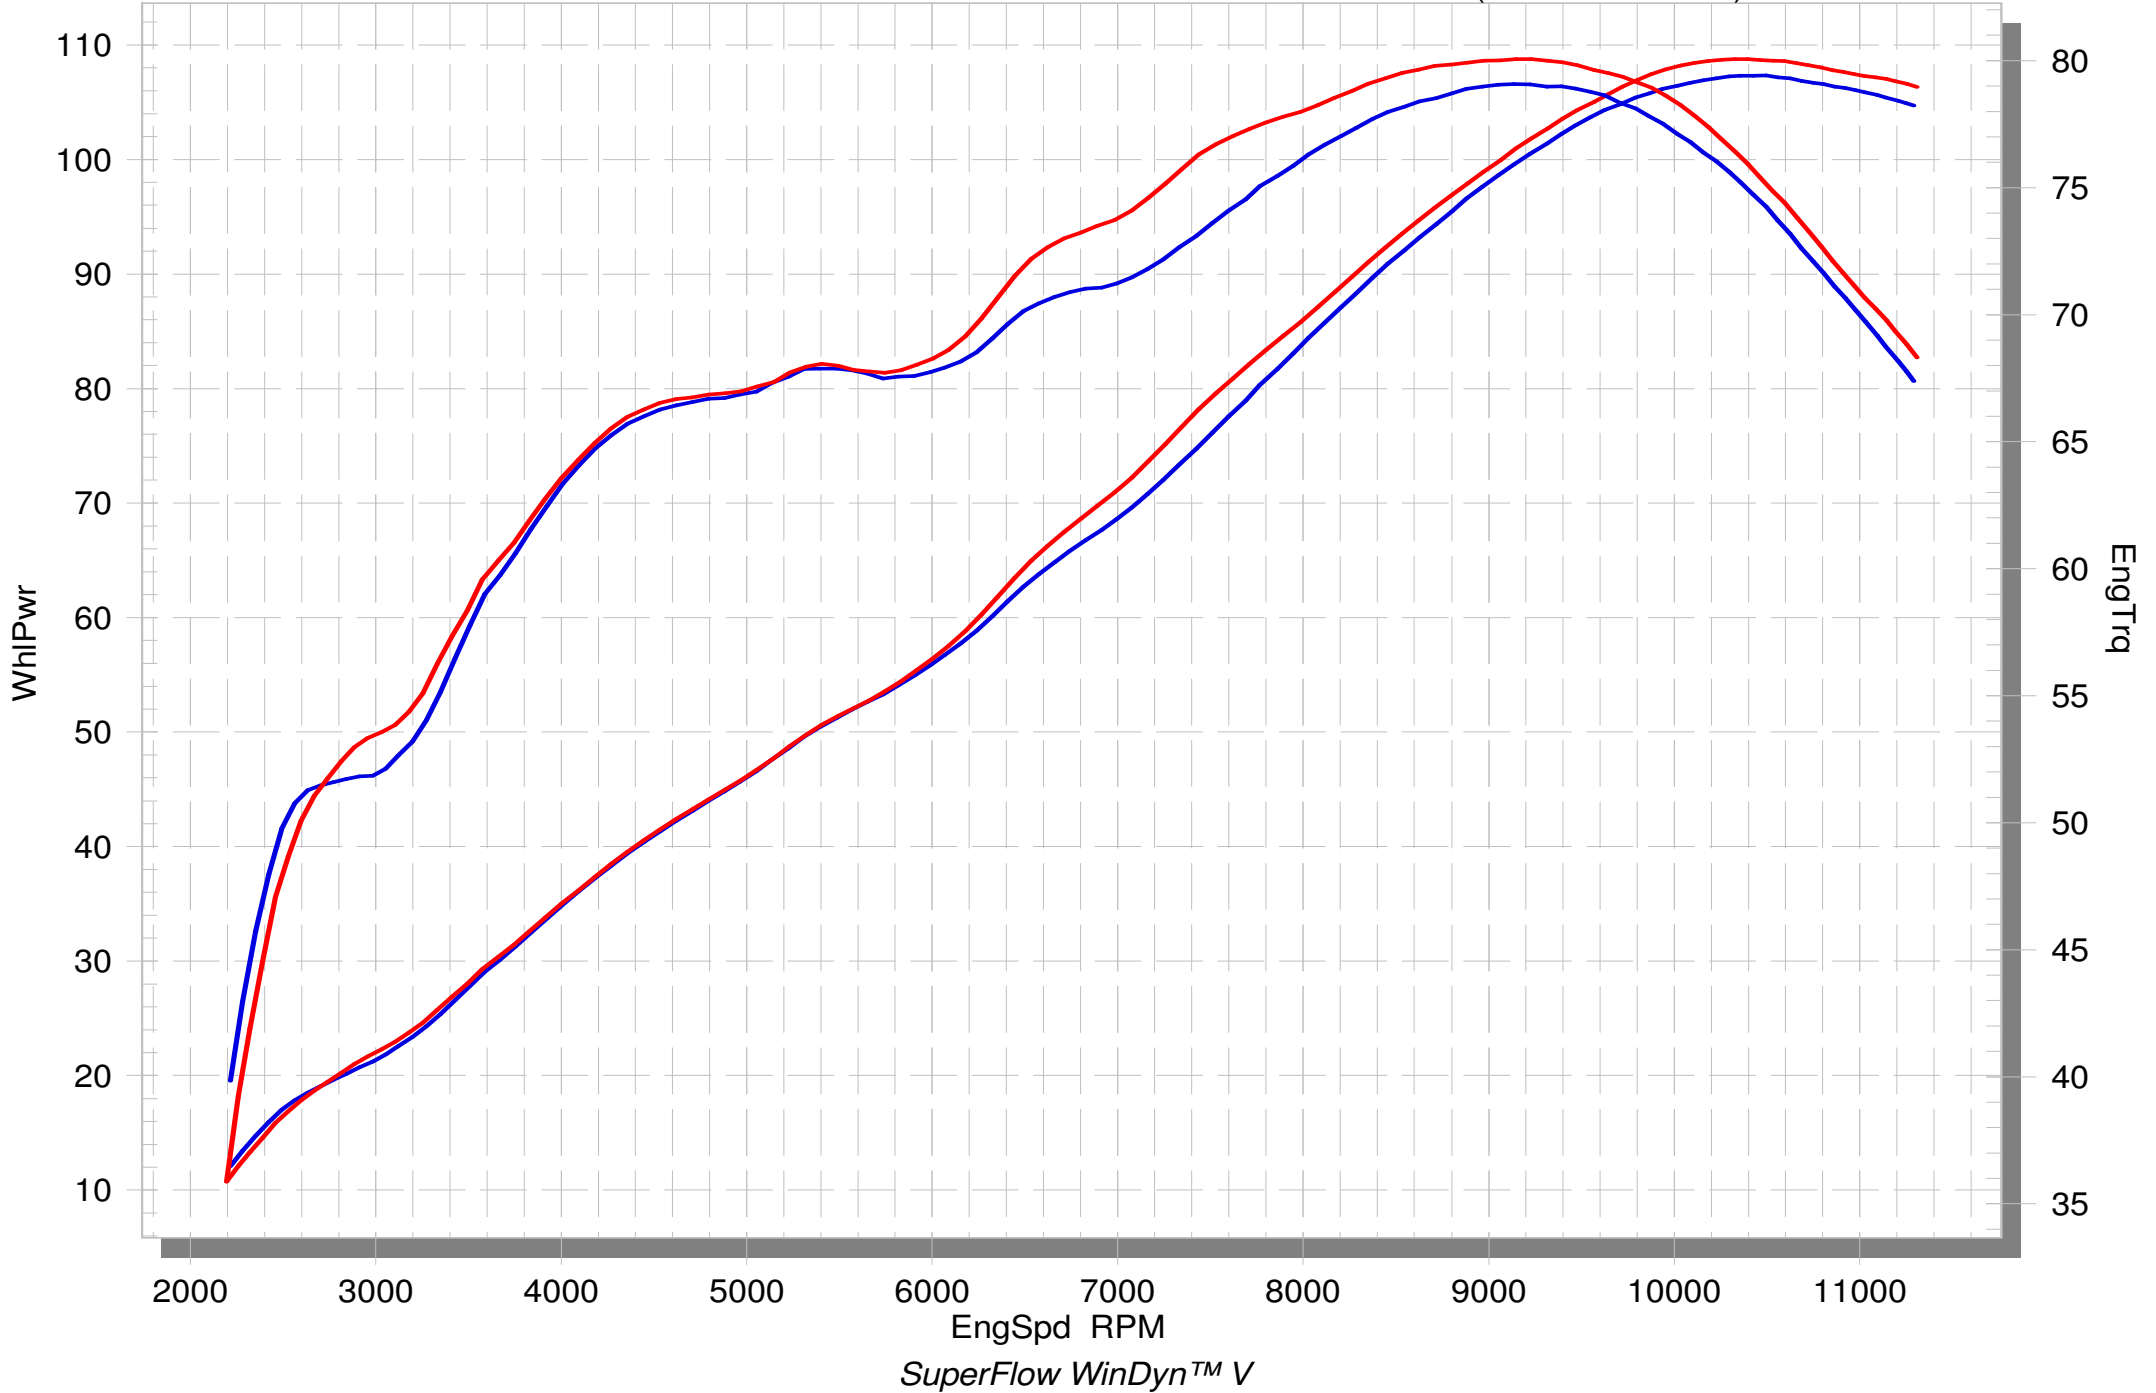

SUZUKI GSX-S750

STOCK

SLIP-ON (WO Noise Insert)

SUZUKI GSX-S750

STOCK

SLIP-ON EC-ECE approved