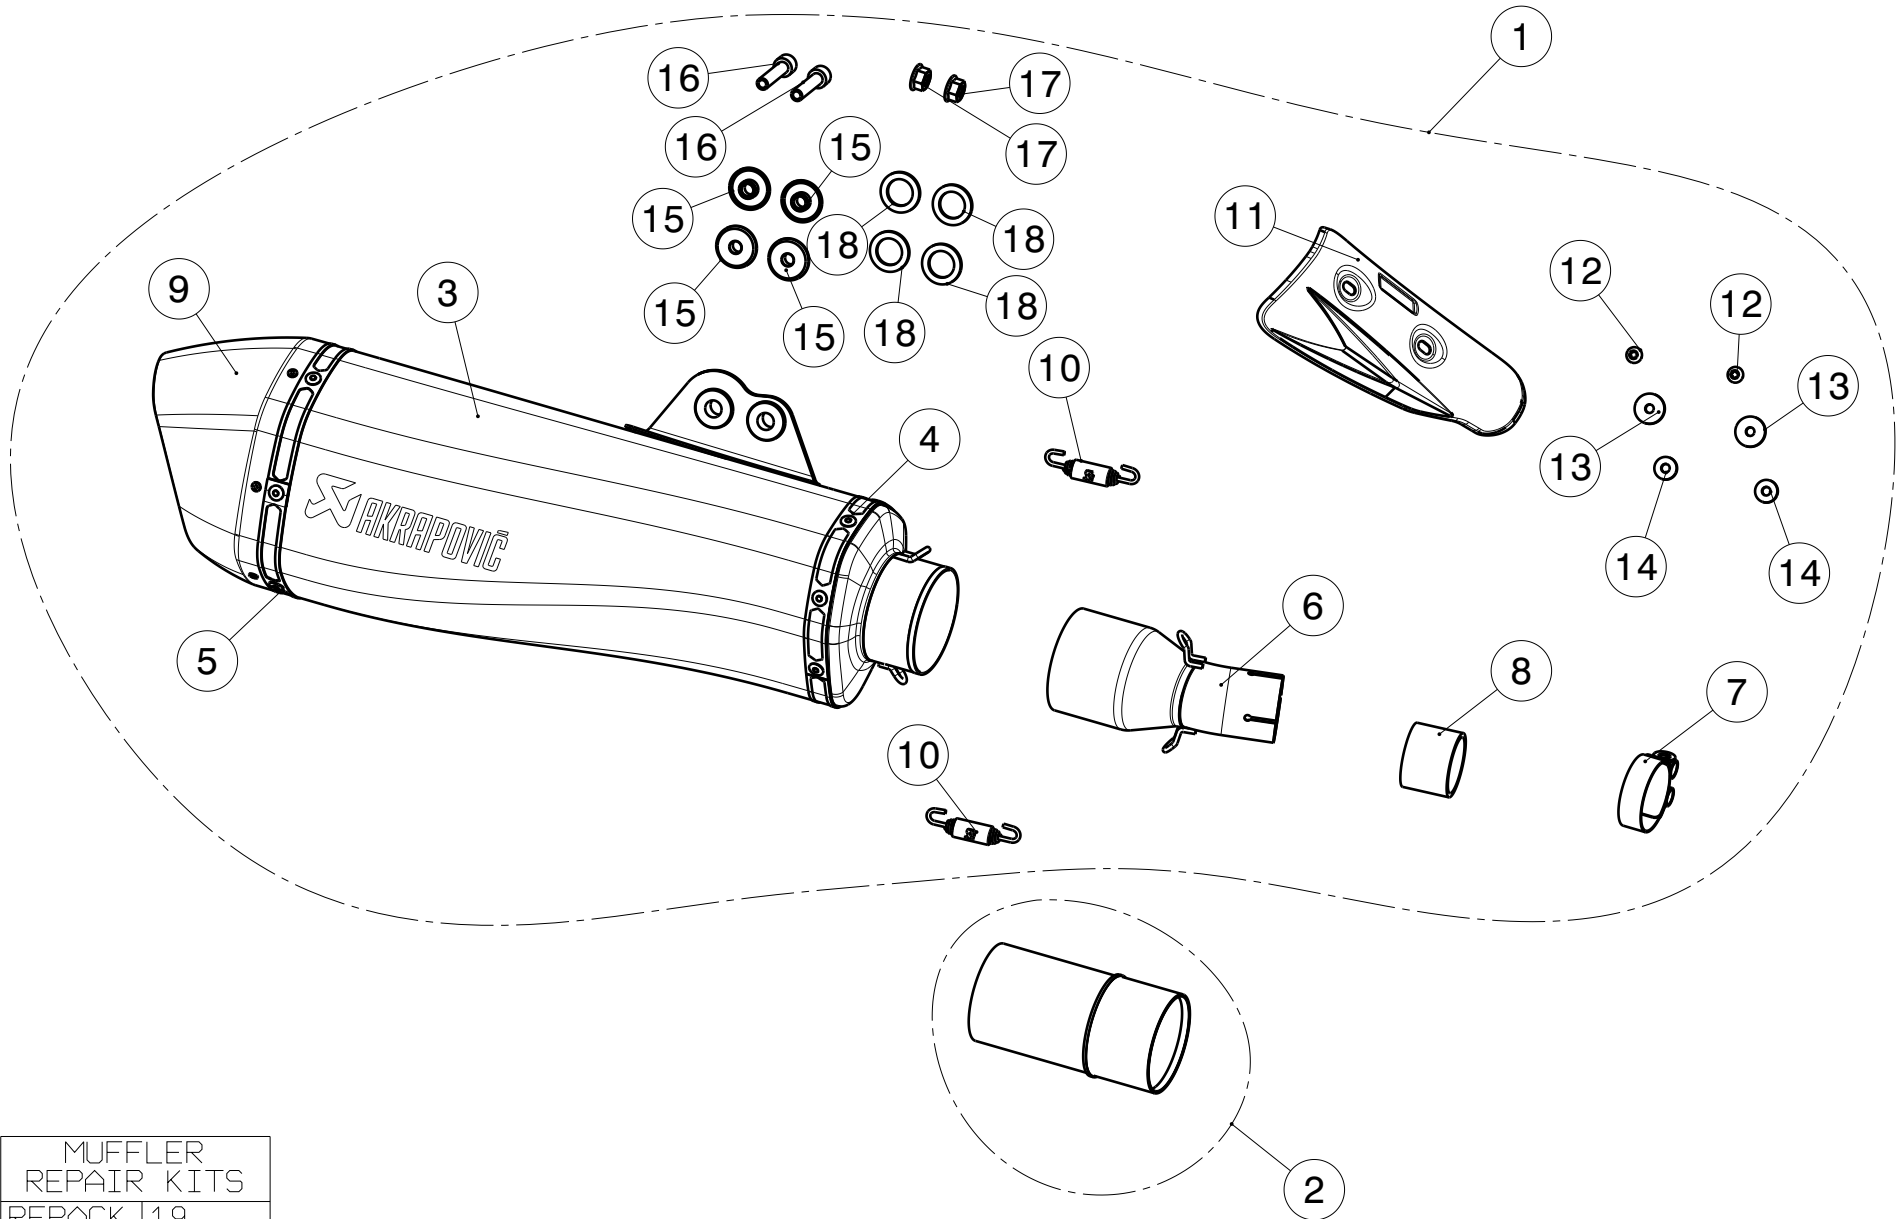

WARNING! EC TYPE APPROVAL IS VALID ONLY WHEN CATALYTIC CONVERTER IS INSTALLED!

MUFFLER REPAIR KITS	
REPACK	19
SLEEVE	20

No.	SalesCode	Description	Qty.
1	S-KY5SO1-HRAASSBL	slip on system	1
2	P-KAT-068	catalytic converter	1
3	M-HRAA00102BL	muffler	1
4	P-TT52/1	belt TI for SS sleeve	1
5	P-TT28/1	belt TI for TI sleeve	1
6	L-KY5SO1	link pipe SS	1
7	P-R58	clamp SS	1
8	P-G9	graphite gasket	1
9	V-EC193	end cap CA	1
10	P-S2/1	spring	2
11	P-HSS10SO1	heat shield CA	1
12	P-FB44	bolt	2
13	P-DRH1/BAR316	heat resistant washer	2
14	P-DRH4/BAR316	heat resistant washer	2
15	P-DR54	spacer bushe AL	4
16	P-FB20	bolt	2
17	P-FN4	nut	2
18	P-DR4	washer SS	4
19	P-RPCK195	muffler repack kit	1
20	P-RKS569RAA400	muffler sleeve kit	1
21	V-TUV246	insert SS	2