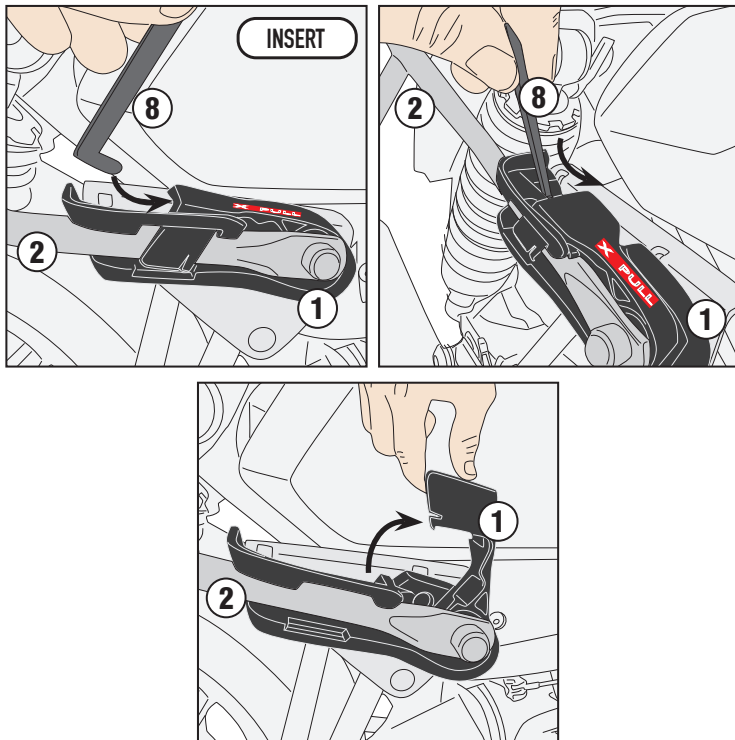

TO OPEN WITH SPECIAL KEY