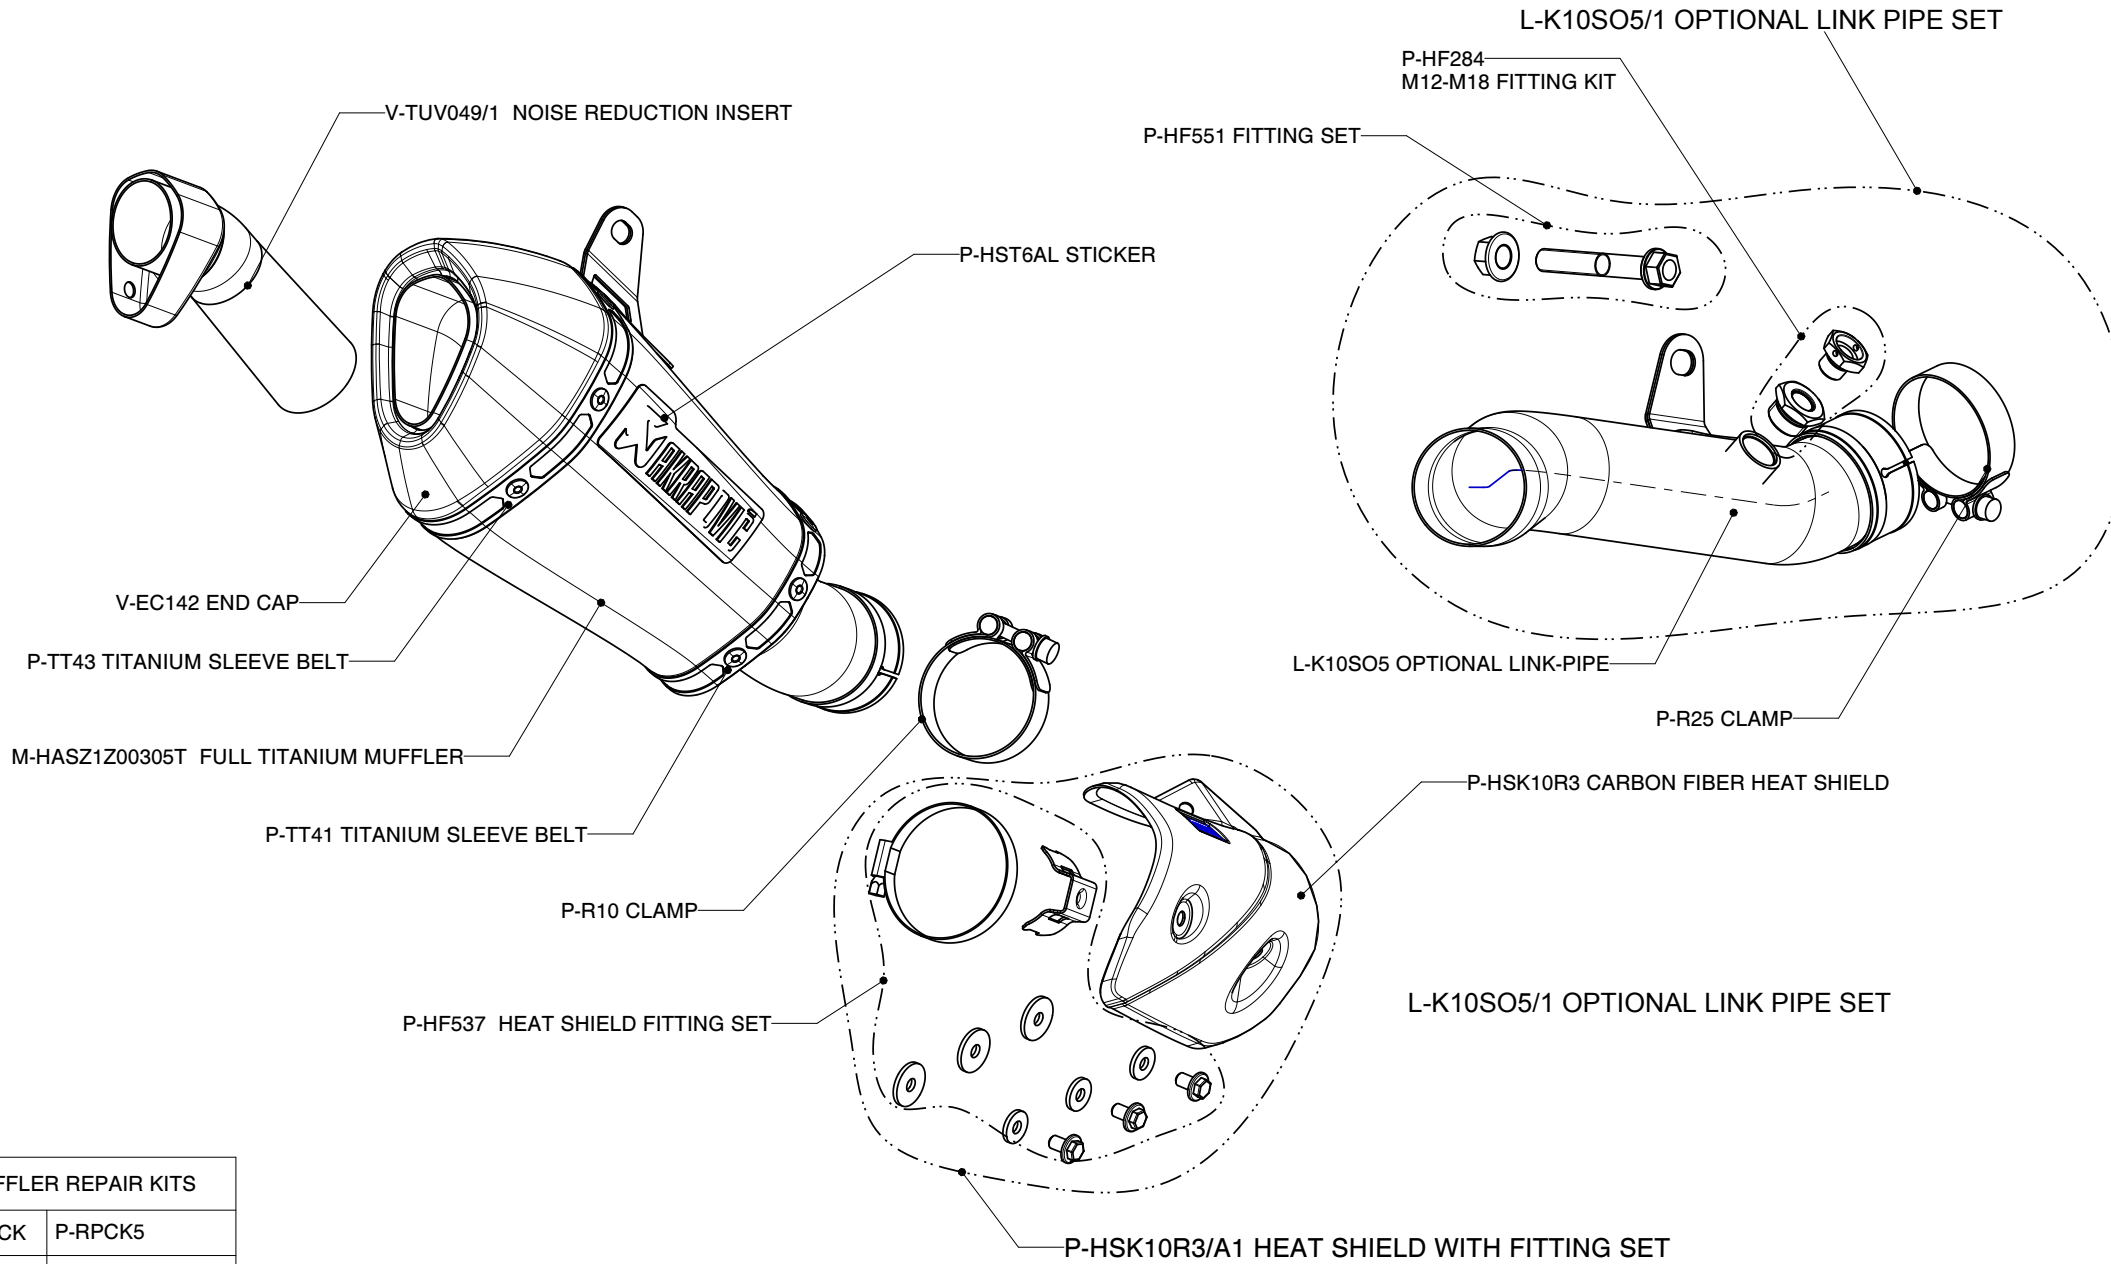

**Kawasaki ZX-10R/ SLIP-ON exhaust system / EC Type approval**  
**Product code: S-K10SO7T-HASZ**

**WARNING! IN CASE OF COMBINATION WITH OPTIONAL LINK PIPE, MUFFLER EC TYPE APPROVAL IS NOT VALID!**  
**WARNING! IN CASE OF COMBINATION WITH OPTIONAL LINK PIPE, THE HEAT SHIELD CANNOT BE MOUNTED!**

MUFFLER REPAIR KITS	
REPACK	P-RPCK5
SLEEVE	P-RKS307ASZ19