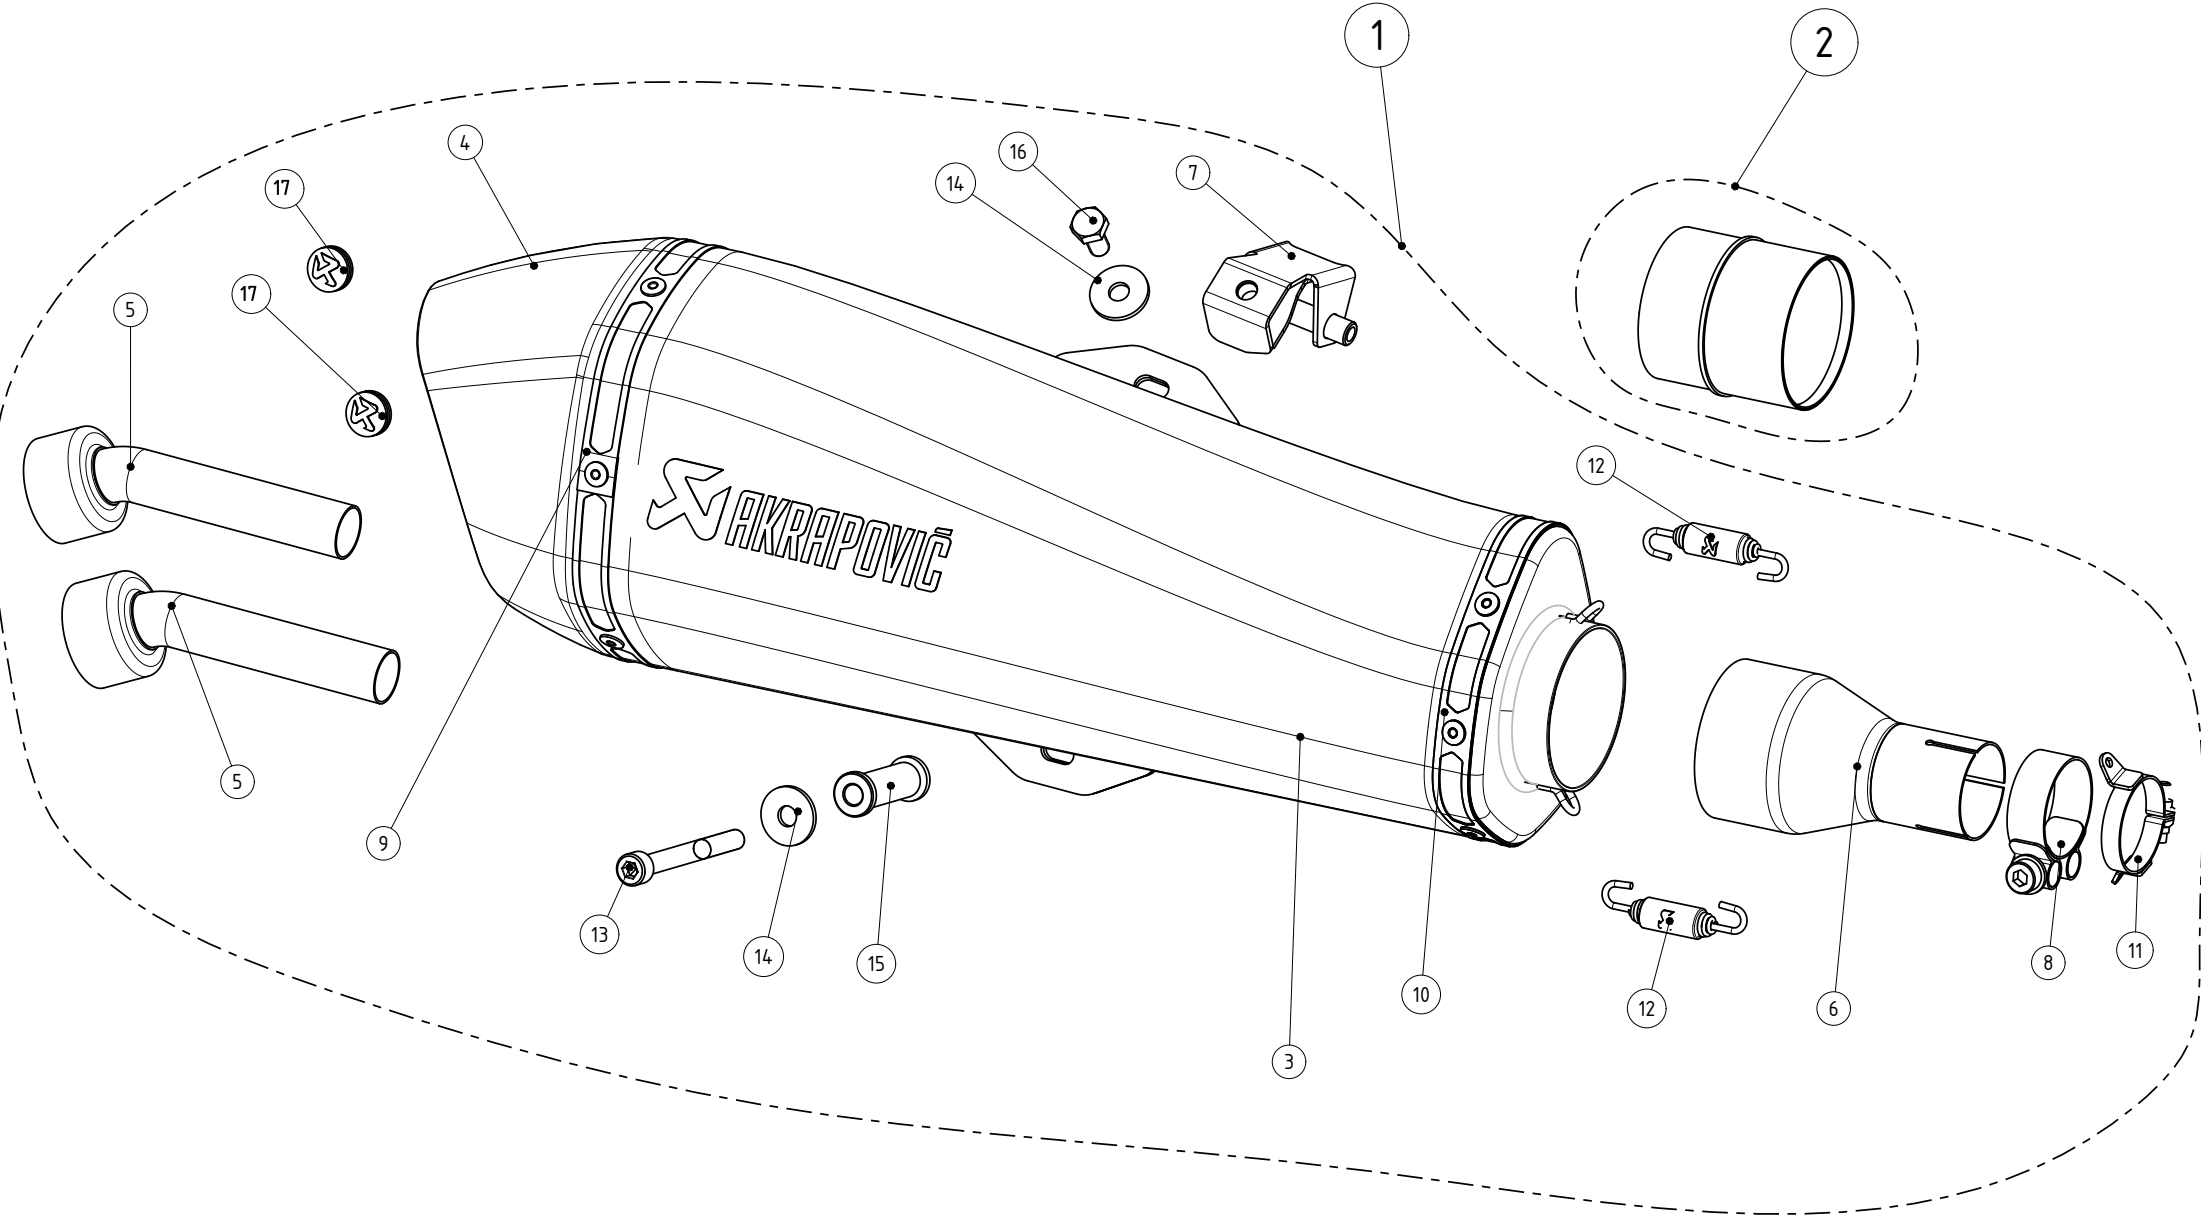

WARNING! EC TYPE APPROVAL IS VALID ONLY WHEN CATALYTIC CONVERTER IS INSTALLED!

MUFFLER REPAIR KITS	
REPACK	18
SLEEVE	19

No.	SALES CODE	DESCRIPTION	QTY.
1	S-PI4SO3-HRSSBL	slip on system black	1
2	P-KAT-039	catalytic converter	1
3	M-HZAA00202SS02BL	muffler black	1
4	V-EC148	end cap CA	1
5	V-TUV114	insert SS	2
6	L-PI4SO1SS	link pipe	1
7	P-X116	bracket SS	1
8	P-R53	clamp ss	1
9	P-TT28	belt TI for TI sleeve	1
10	P-TT43	belt TI for TI sleeve	1
11	P-R54R	clamp SS	1
12	P-S2	spring	2
13	P-FB79	bolt	1
14	P-DR4	washer SS	2
15	P-DR70	spacer bushe AL	1
16	P-FB64	screw FE	1
17	P-GUV004	rubber insert	2
18	P-RPCK60	muffler repack kit	1
19	P-RKS359ZAASS40	muffler sleeve kit	1