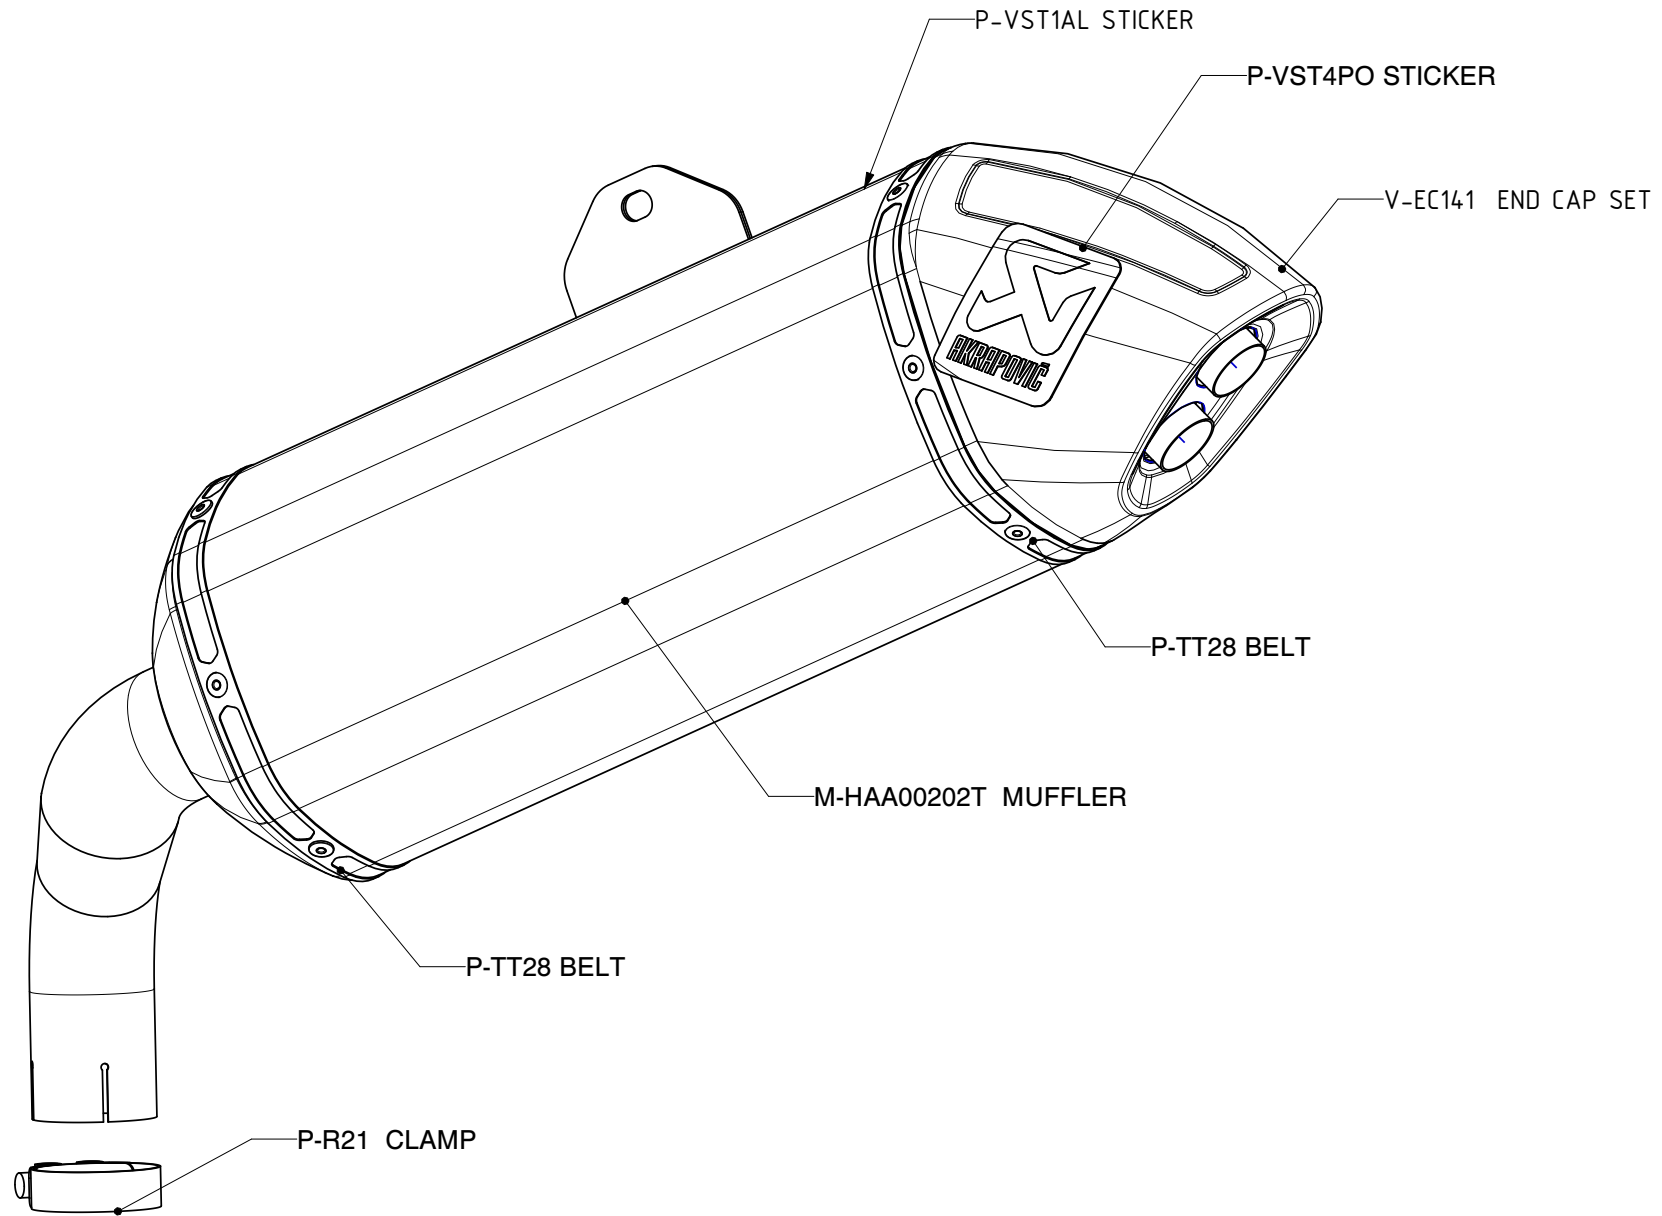

**YAMAHA XT1200Z SUPER TENERE, SLIP-ON exhaust system / Street legal**

**Product code: S-Y12SO1-HAAT**

MUFFLER REPAIR KITS	
REPACK	P-RPCK42
SLEEVE	P-RKS301AAT38