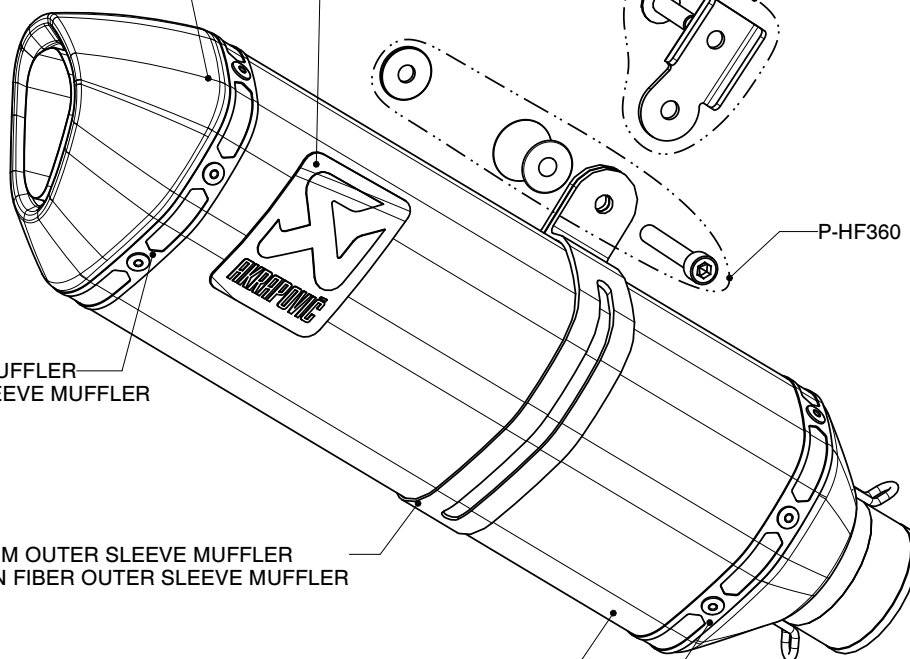

V-EC27 END CAP SET FOR TITANIUM OUTER SLEEVE MUFFLER
V-EC26 END CAP SET FOR CARBON FIBER OUTER SLEEVE MUFFLER

V-TUV049/1 NOISE REDUCTION INSERT

P-TT18 BELT FOR TITANIUM OUTER SLEEVE MUFFLER
P-TT19 BELT FOR CARBON FIBER OUTER SLEEVE MUFFLER